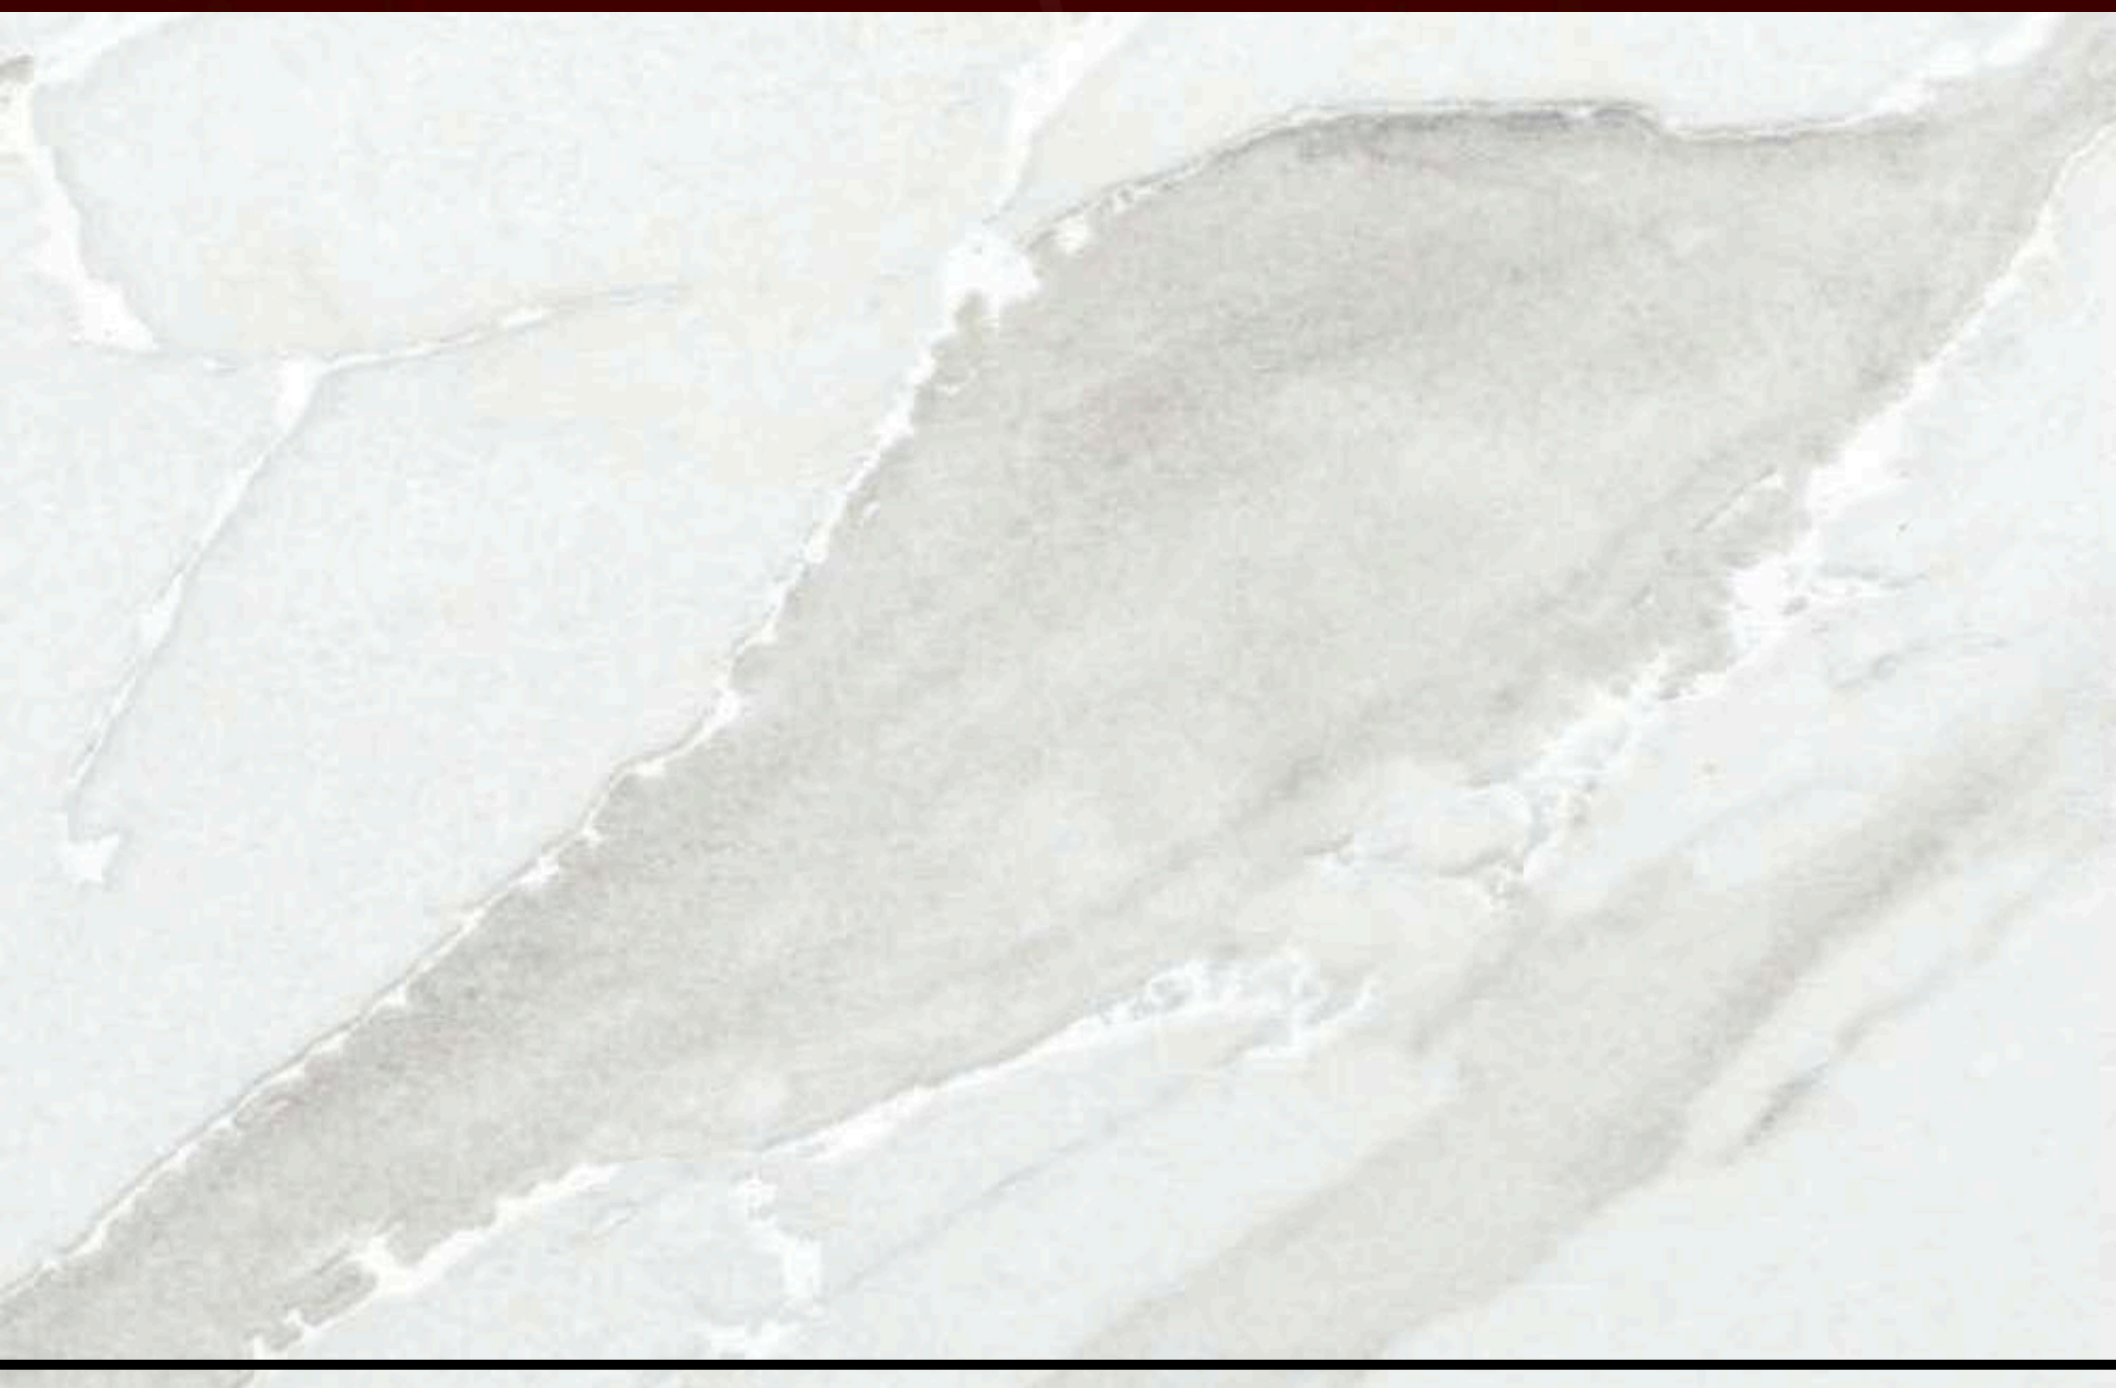

ENRICO

60X120CM 09MM- GLITTER ON MATT

MAY
C E R A M I C A

FLORIM

60X120CM 09MM- GLITTER ON MATT

MAY
C E R A M I C A

HARVEST CHOCO
60X120CM 09MM- GLITTER ON MATT

MAY
C E R A M I C A