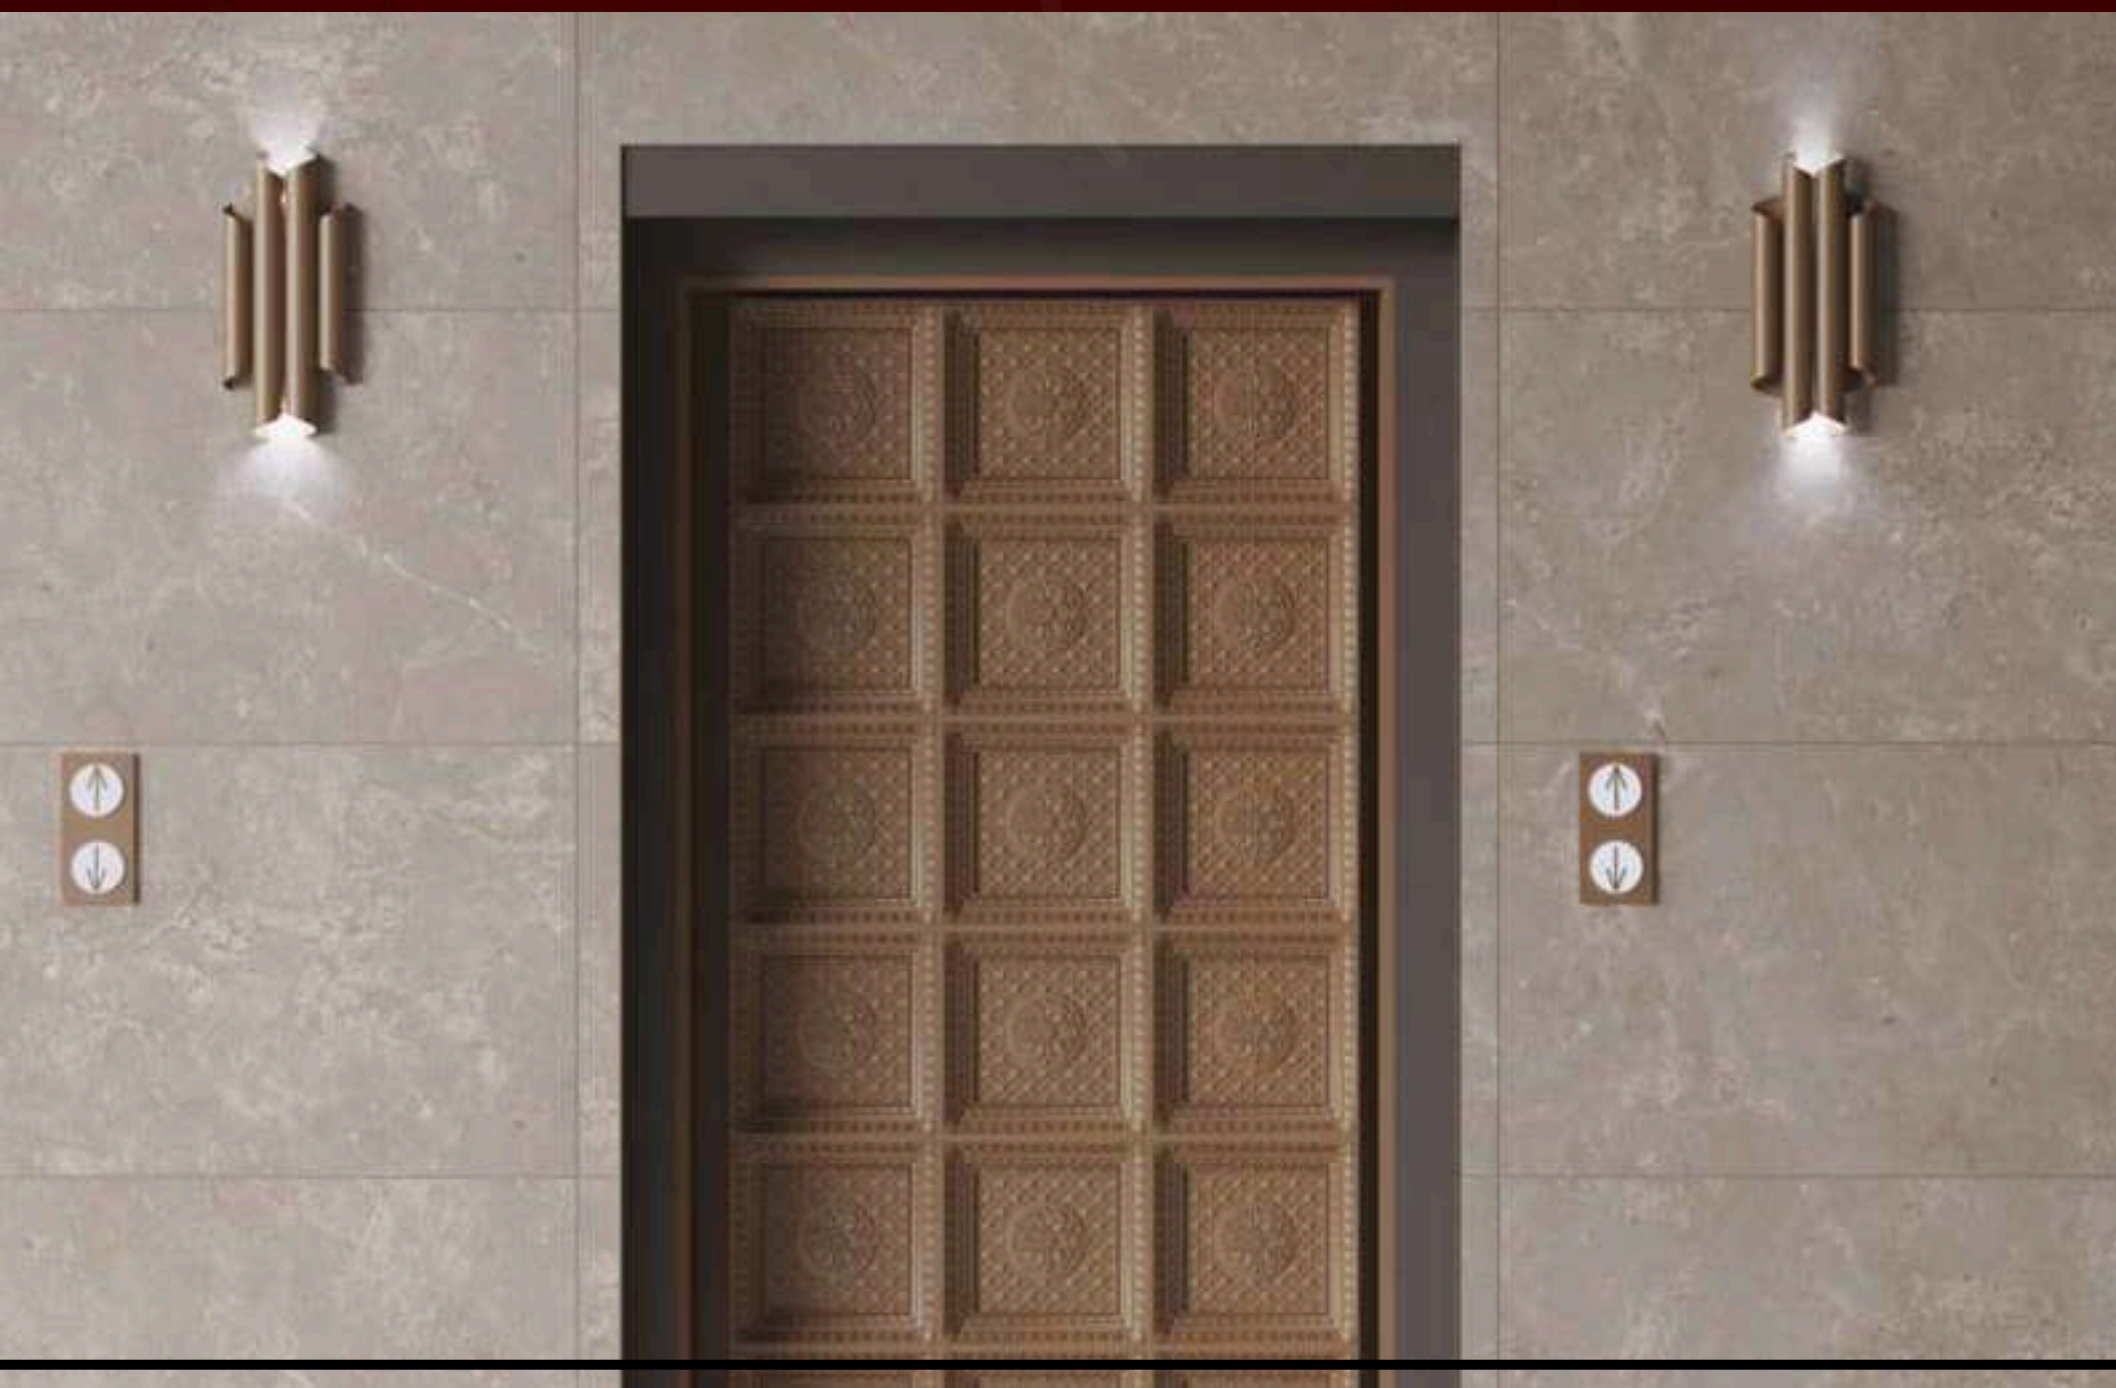

HARMONY WHITE
60X120CM 09MM- ROCKER CARVING

MAY
C E R A M I C A

HARMONY IVORY
60X120CM 09MM- ROCKER CARVING

MAY
C E R A M I C A

HARMONY DOVE
60X120CM 09MM- ROCKER CARVING

MAY
C E R A M I C A

LAIT PEARL

60X120CM 09MM- ROCKER CARVING