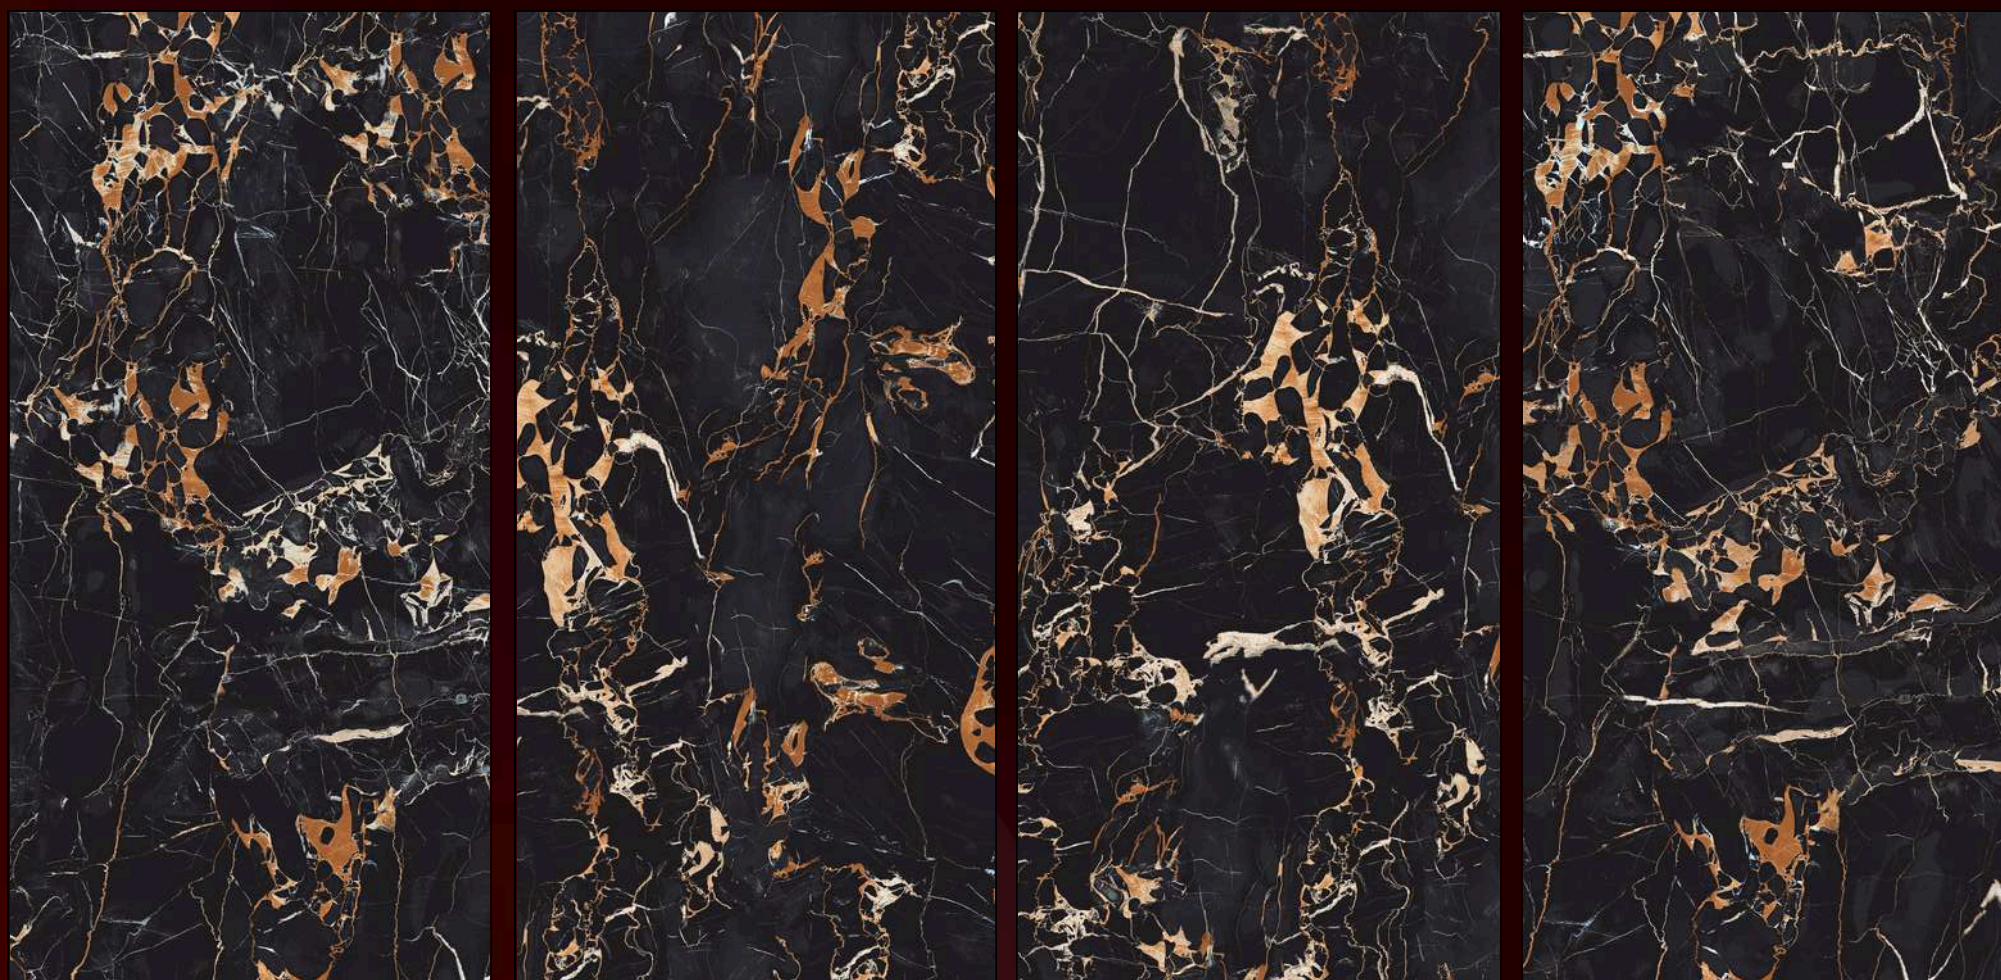

PORTORO SX

60X120CM 09MM- GLITTER ON SUGAR

MAY
C E R A M I C A