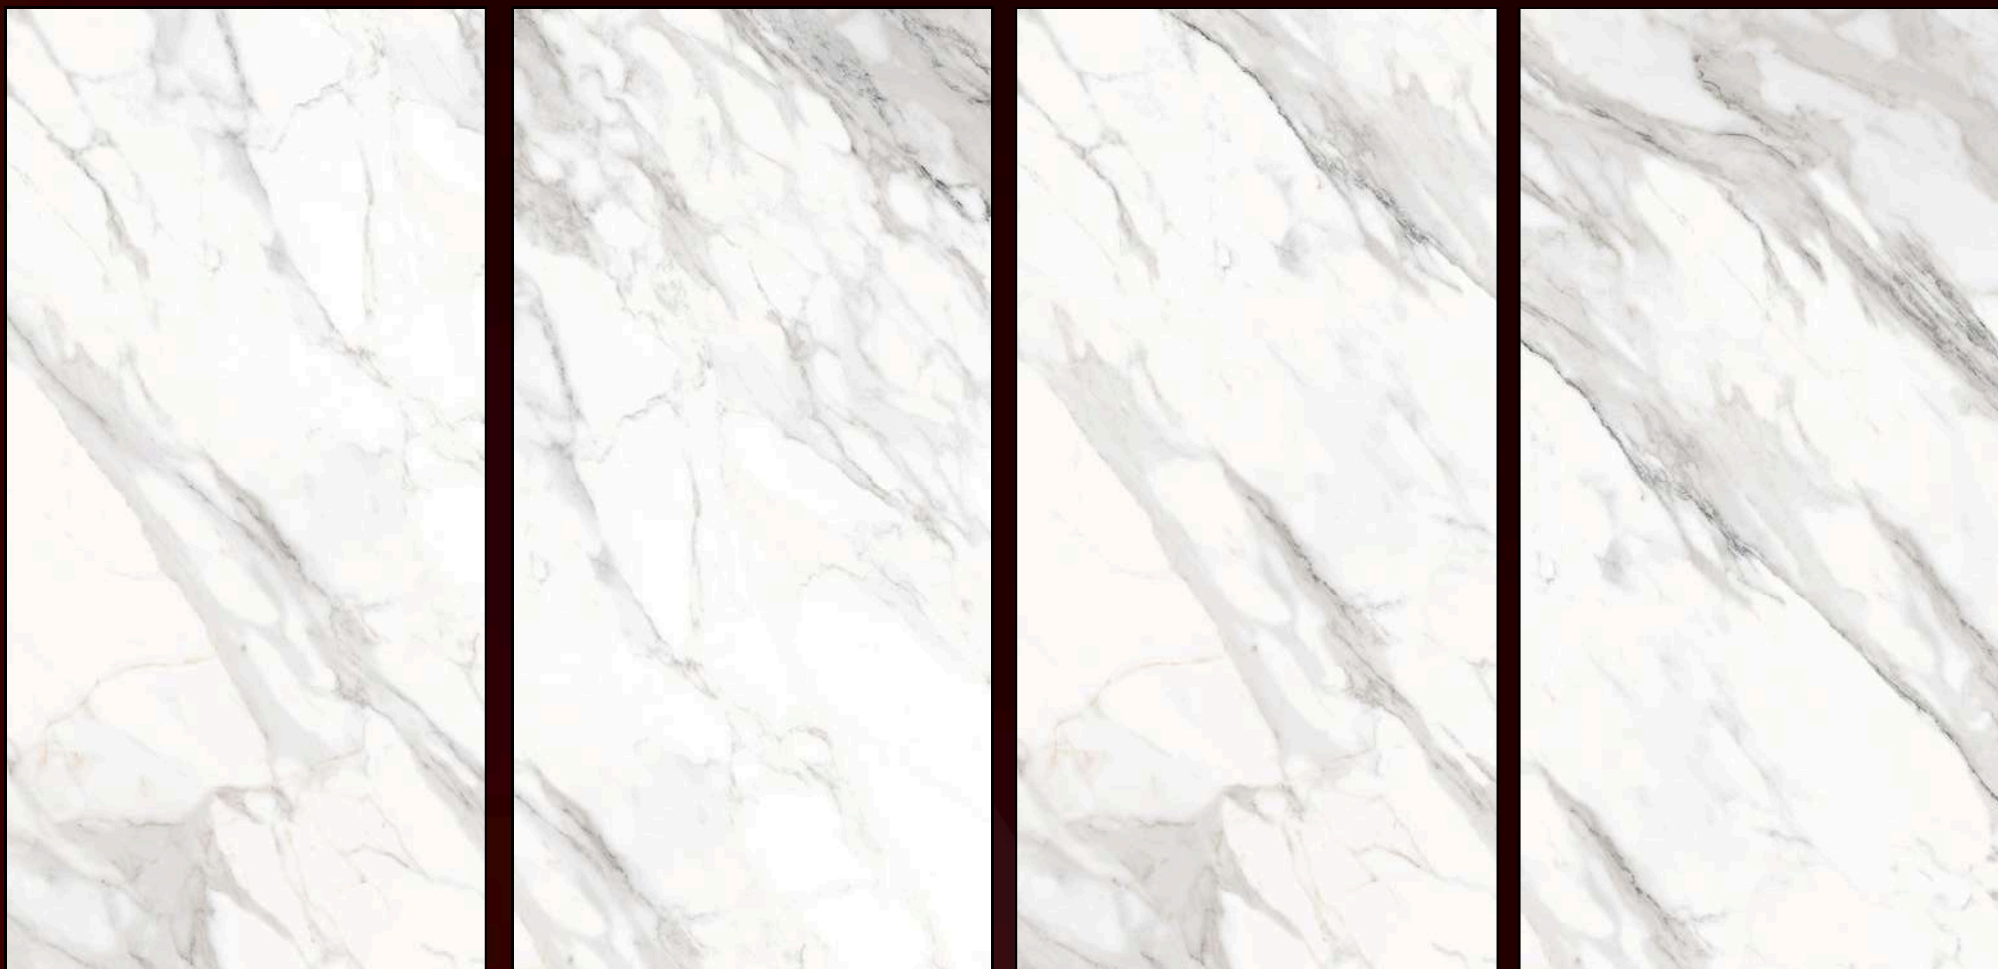

FLORIM

60X120CM 09MM- GLITTER ON MATT

MAY
C E R A M I C A