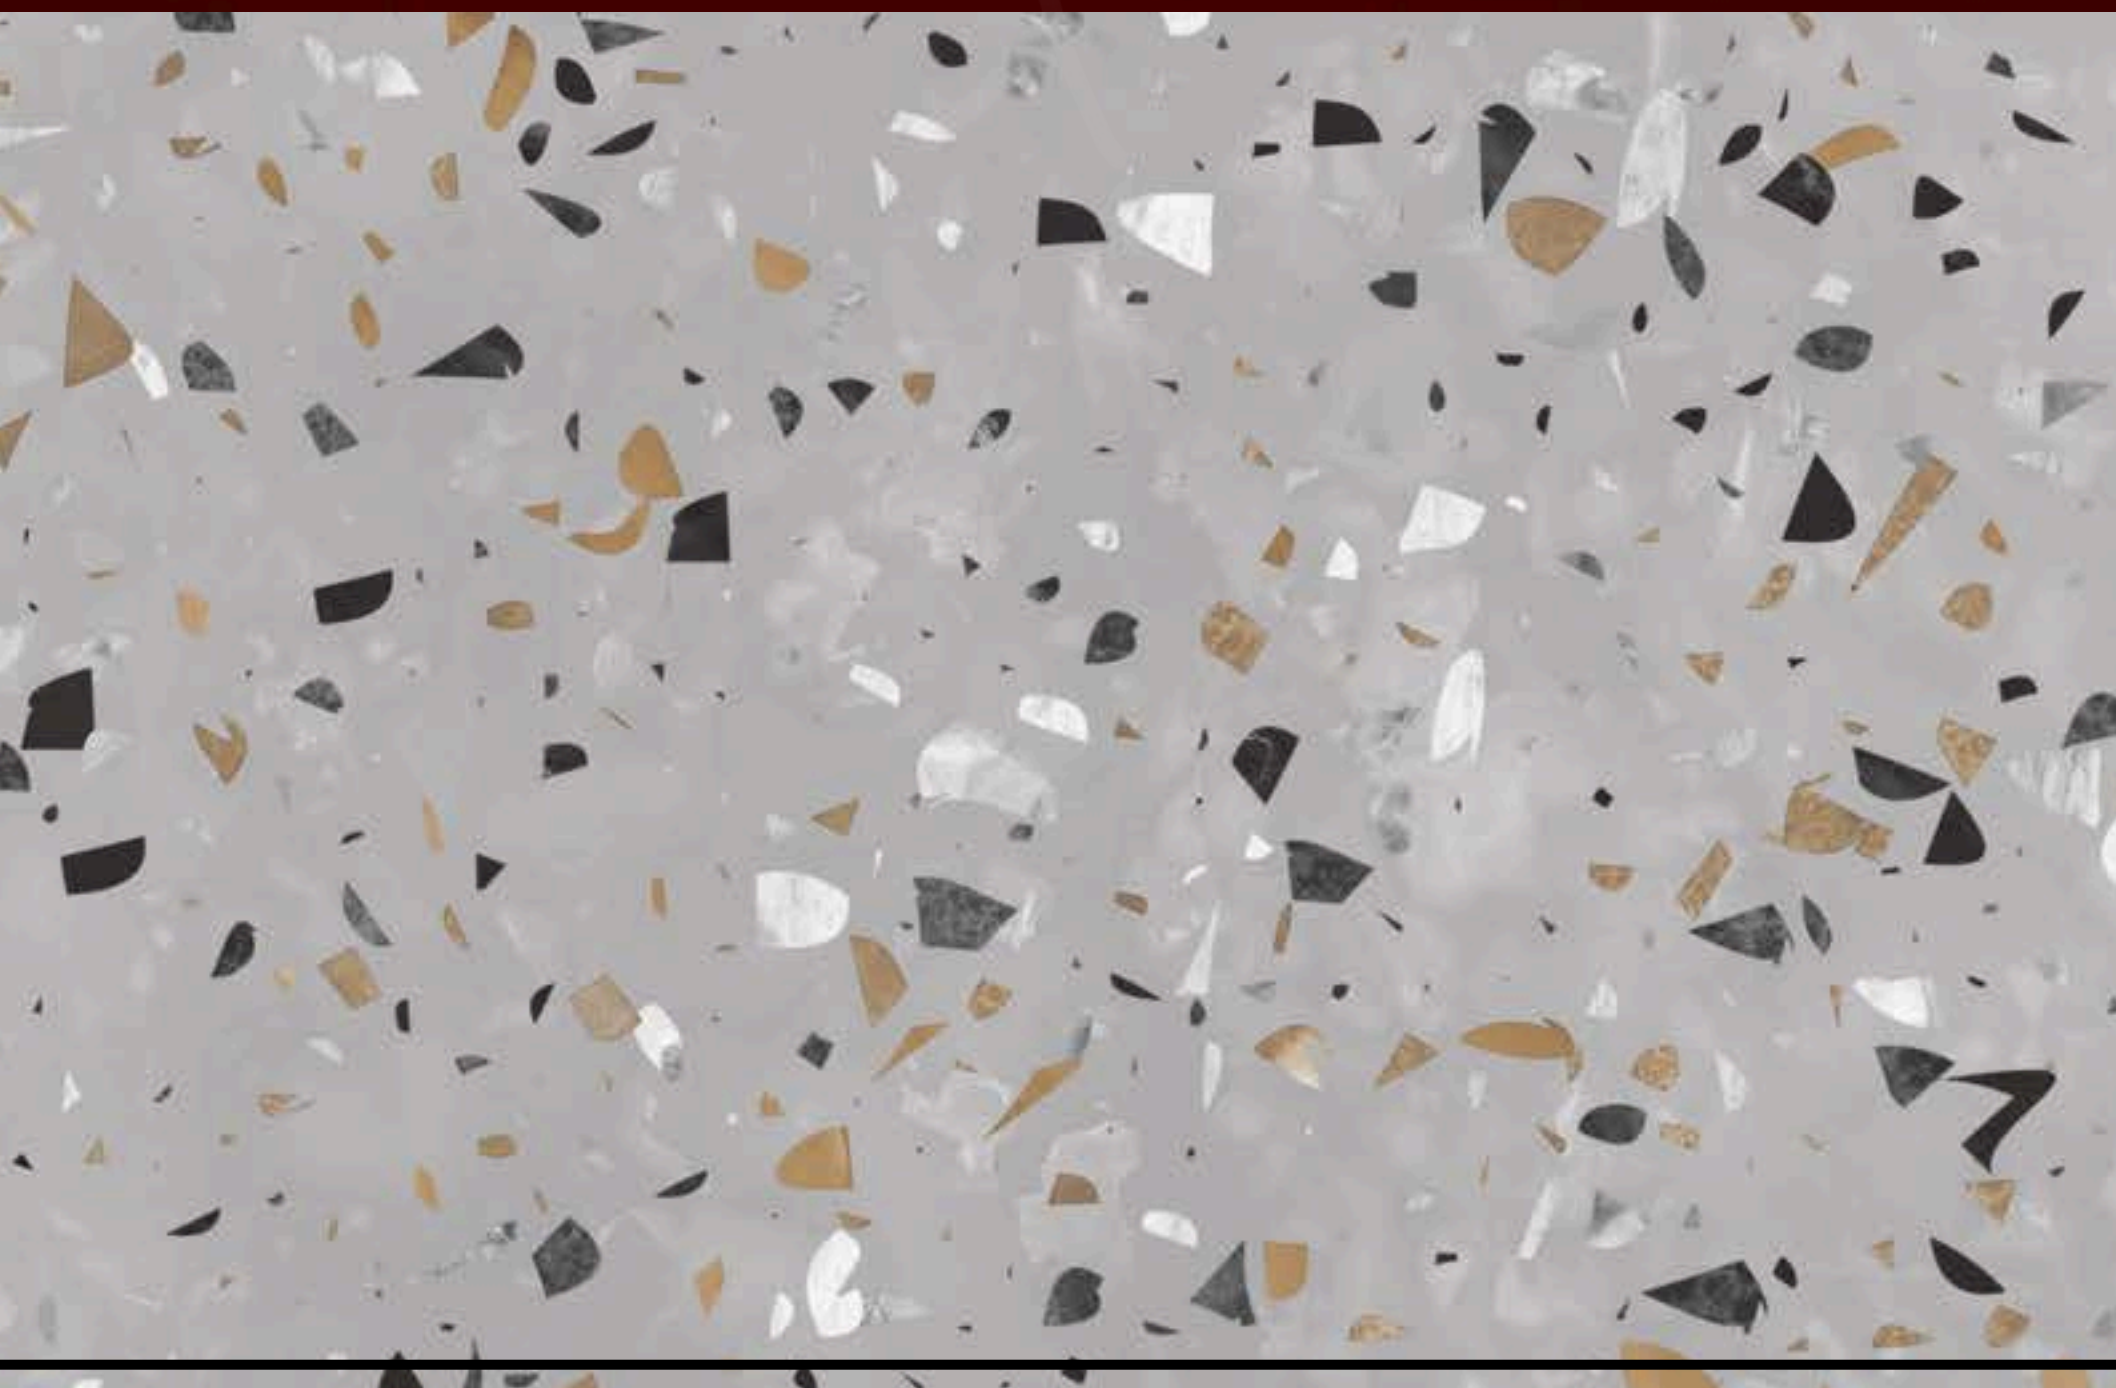

AMATA SMOKE

60X120CM 09MM- CARVING MATT

MAY
C E R A M I C A