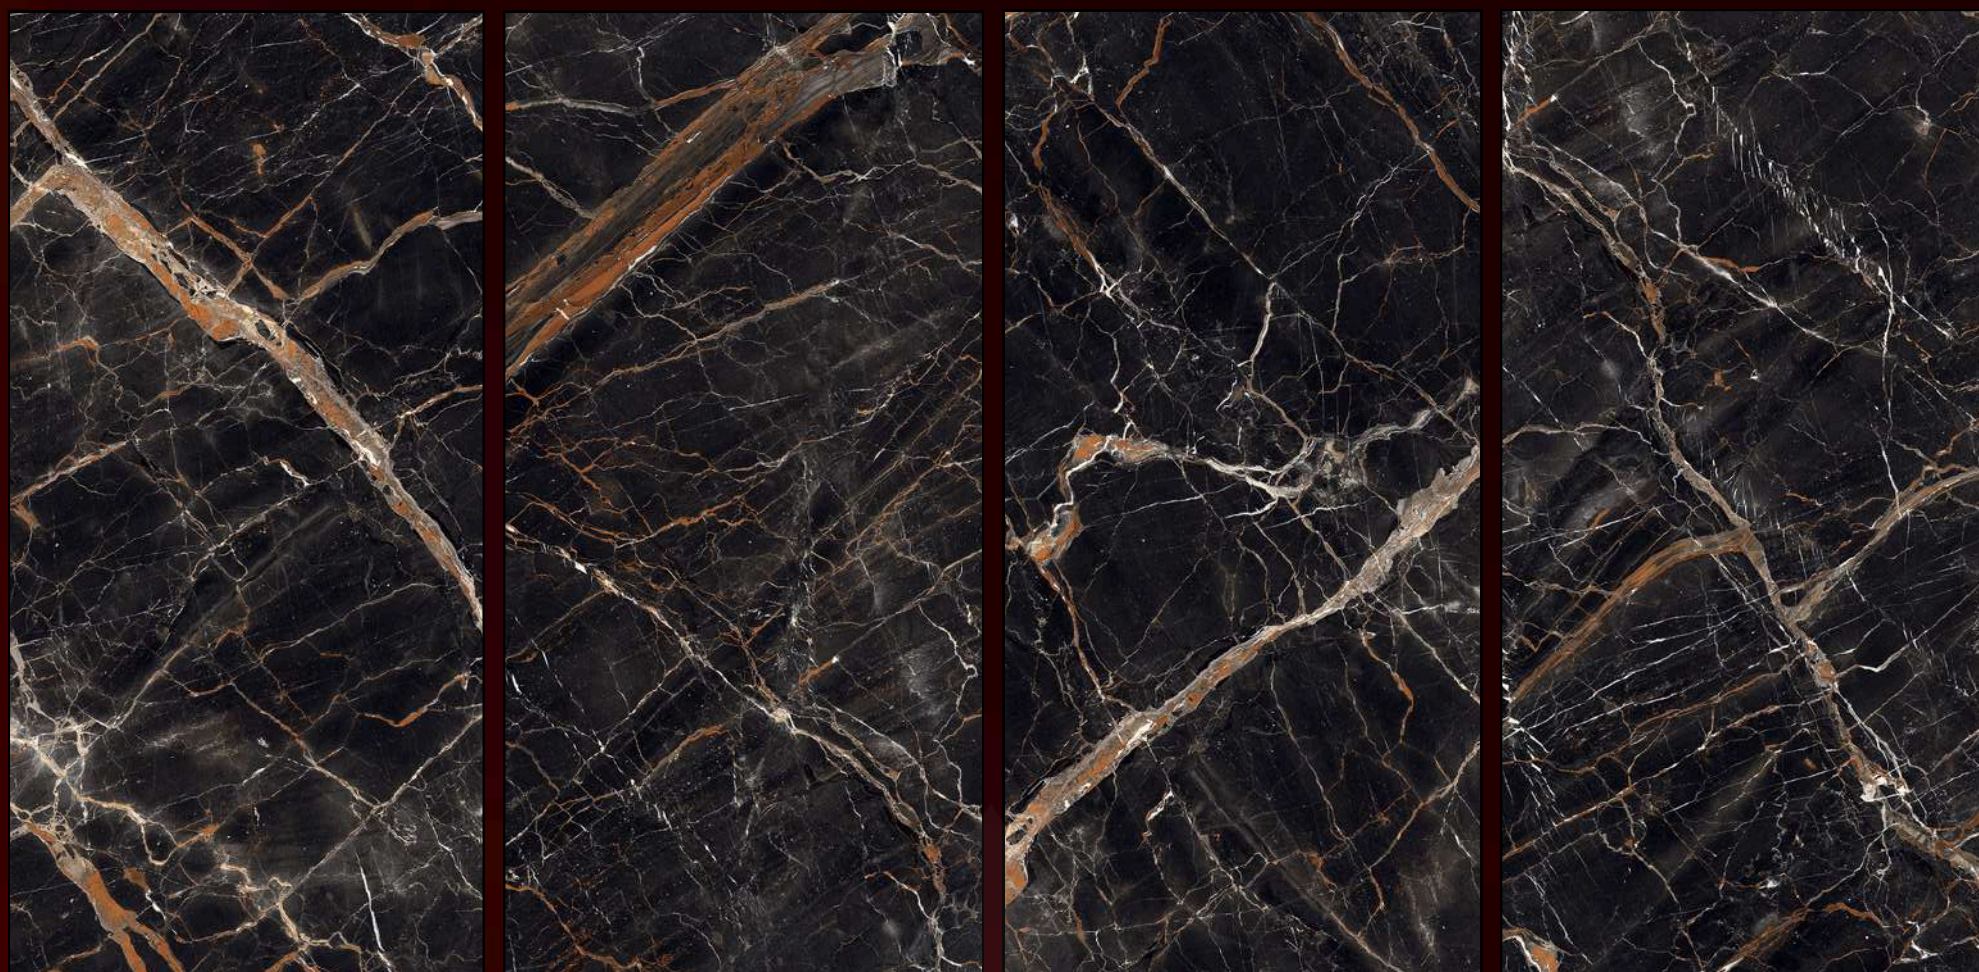

ALDO AMAZE
60X120CM 09MM- HIGH GLOSSY

MAY
C E R A M I C A

CENEFA AZUL

60X120CM 09MM- HIGH GLOSSY

MAY
CERAMICA

COSMIC MALACHITE

60X120CM 09MM- HIGH GLOSSY

MAY
C E R A M I C A