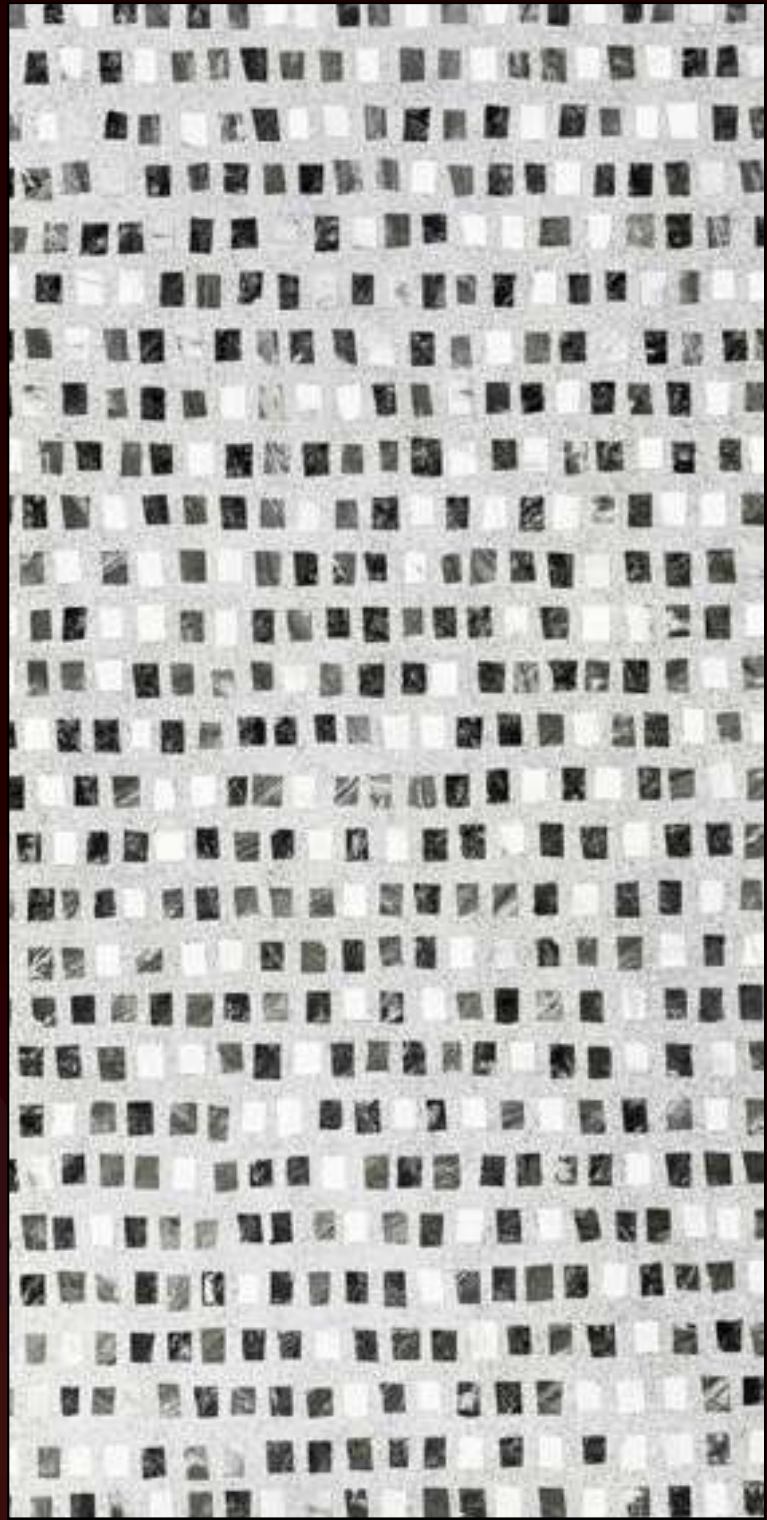

60X120CM 09MM- CARVING MATT

MAY
C E R A M I C A

BASE 9004

60X120CM 09MM- CARVING MATT

MAY
C E R A M I C A

BASE 9008

60X120CM 09MM- CARVING MATT

MAY
C E R A M I C A