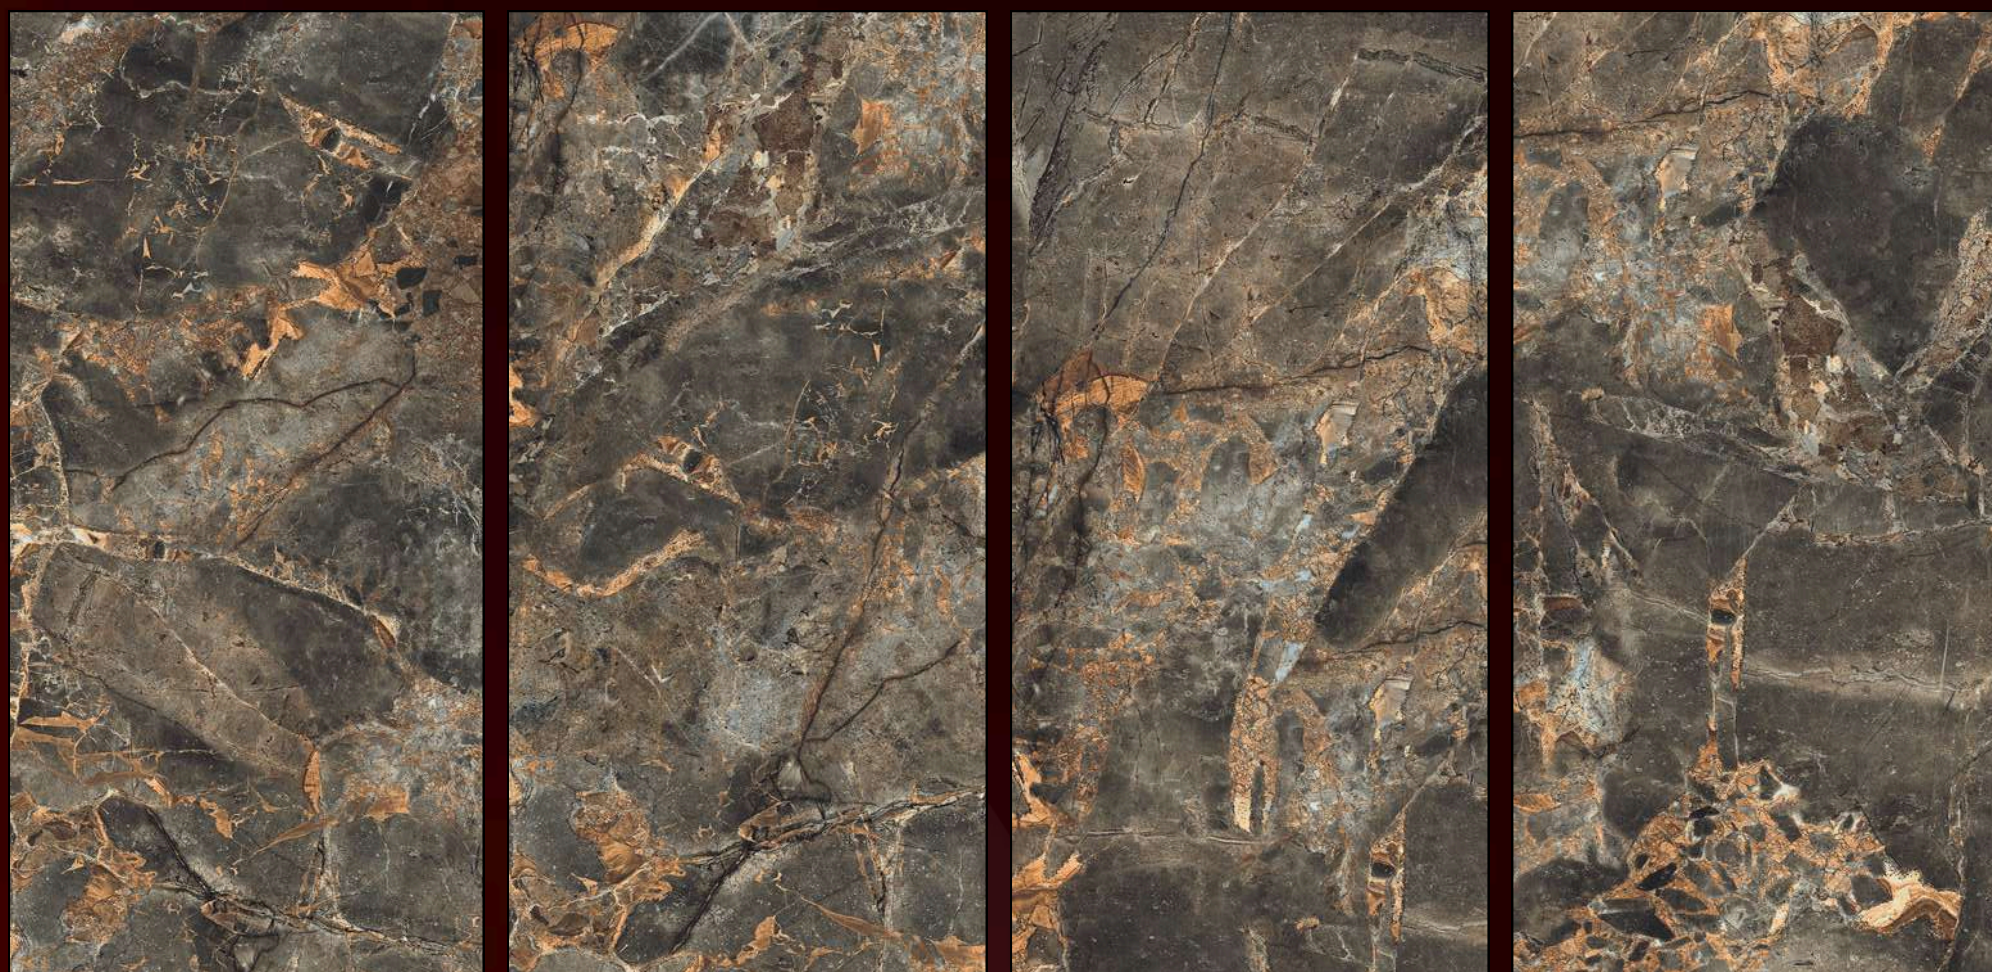

MAY
CERAMICA

STONE CRAFT

60X120CM 09MM- GLITTER ON MATT

MAY
C E R A M I C A

TRENTO BEIGE

60X120CM 09MM- GLITTER ON MATT

MAY
CERAMICA

TRENTO GREY