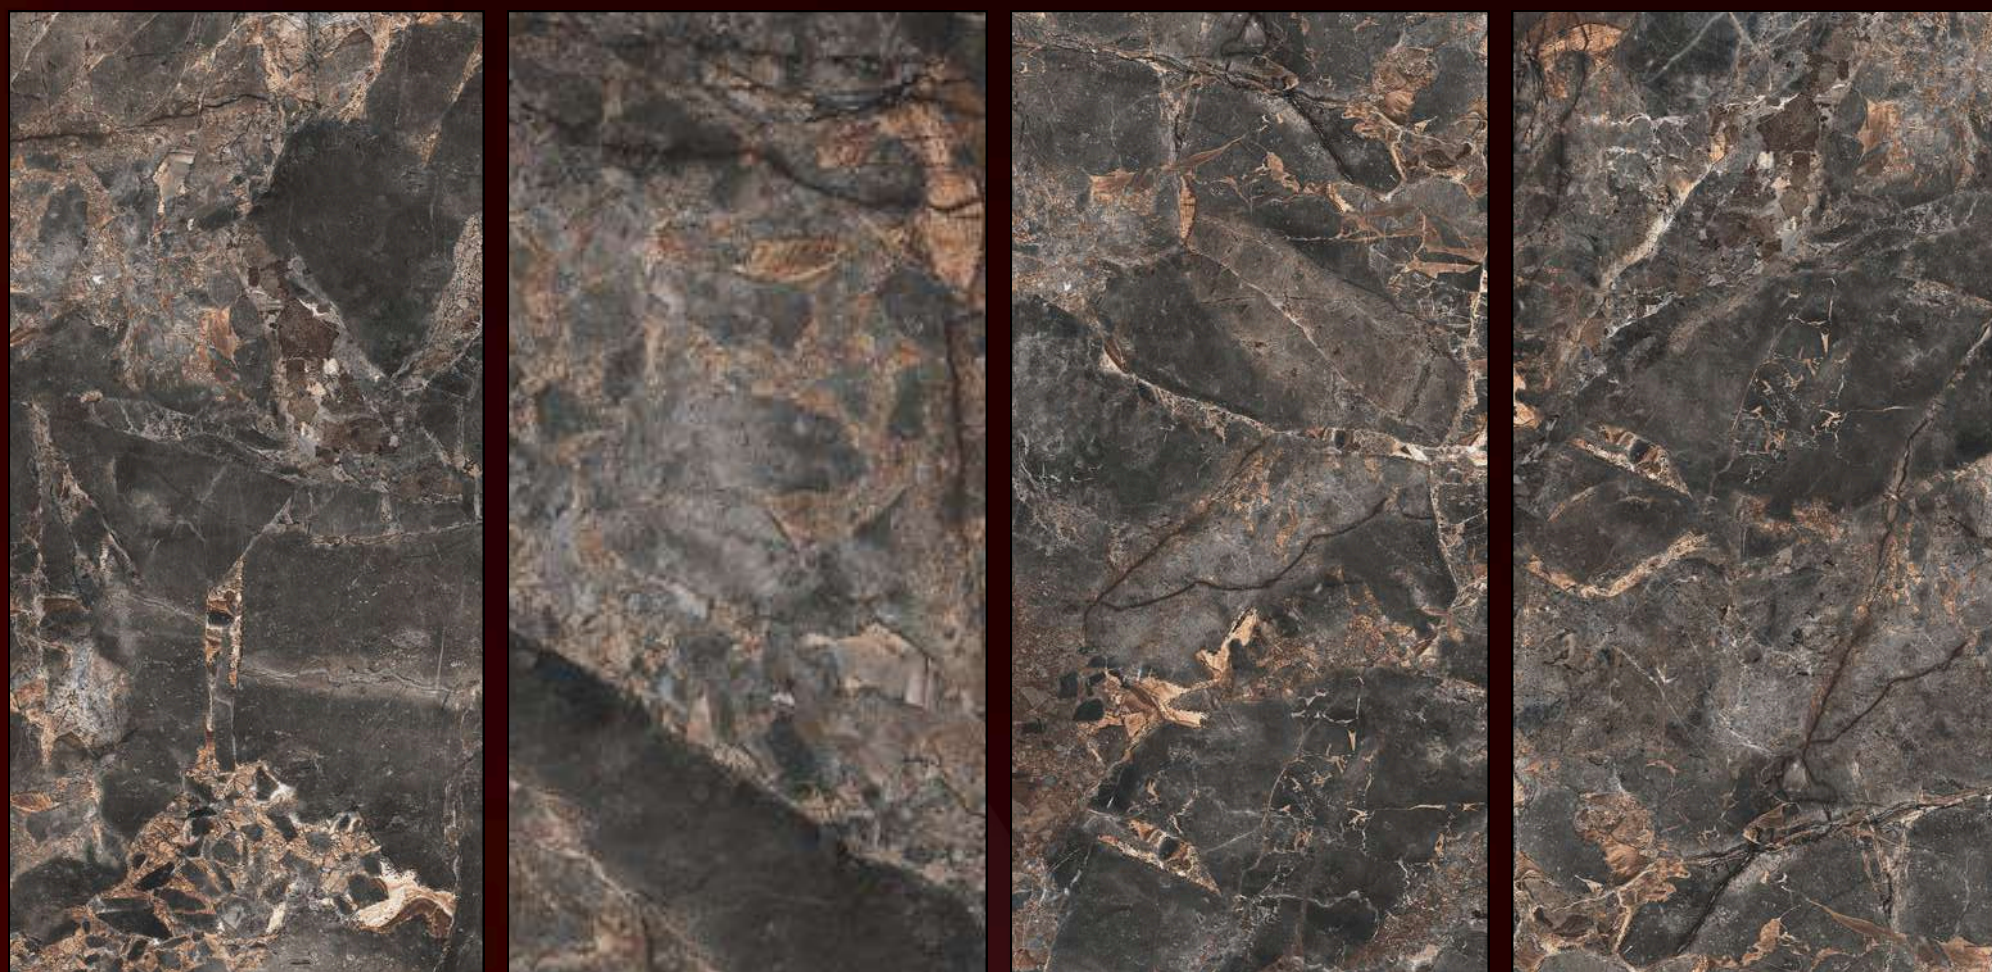

MAY
CERAMICA

STONE CRAFT

60X120CM 09MM- GLITTER ON MATT

MAY
C E R A M I C A

TRENTO BEIGE

60X120CM 09MM- GLITTER ON MATT

MAY
CERAMICA

TRENTO GREY