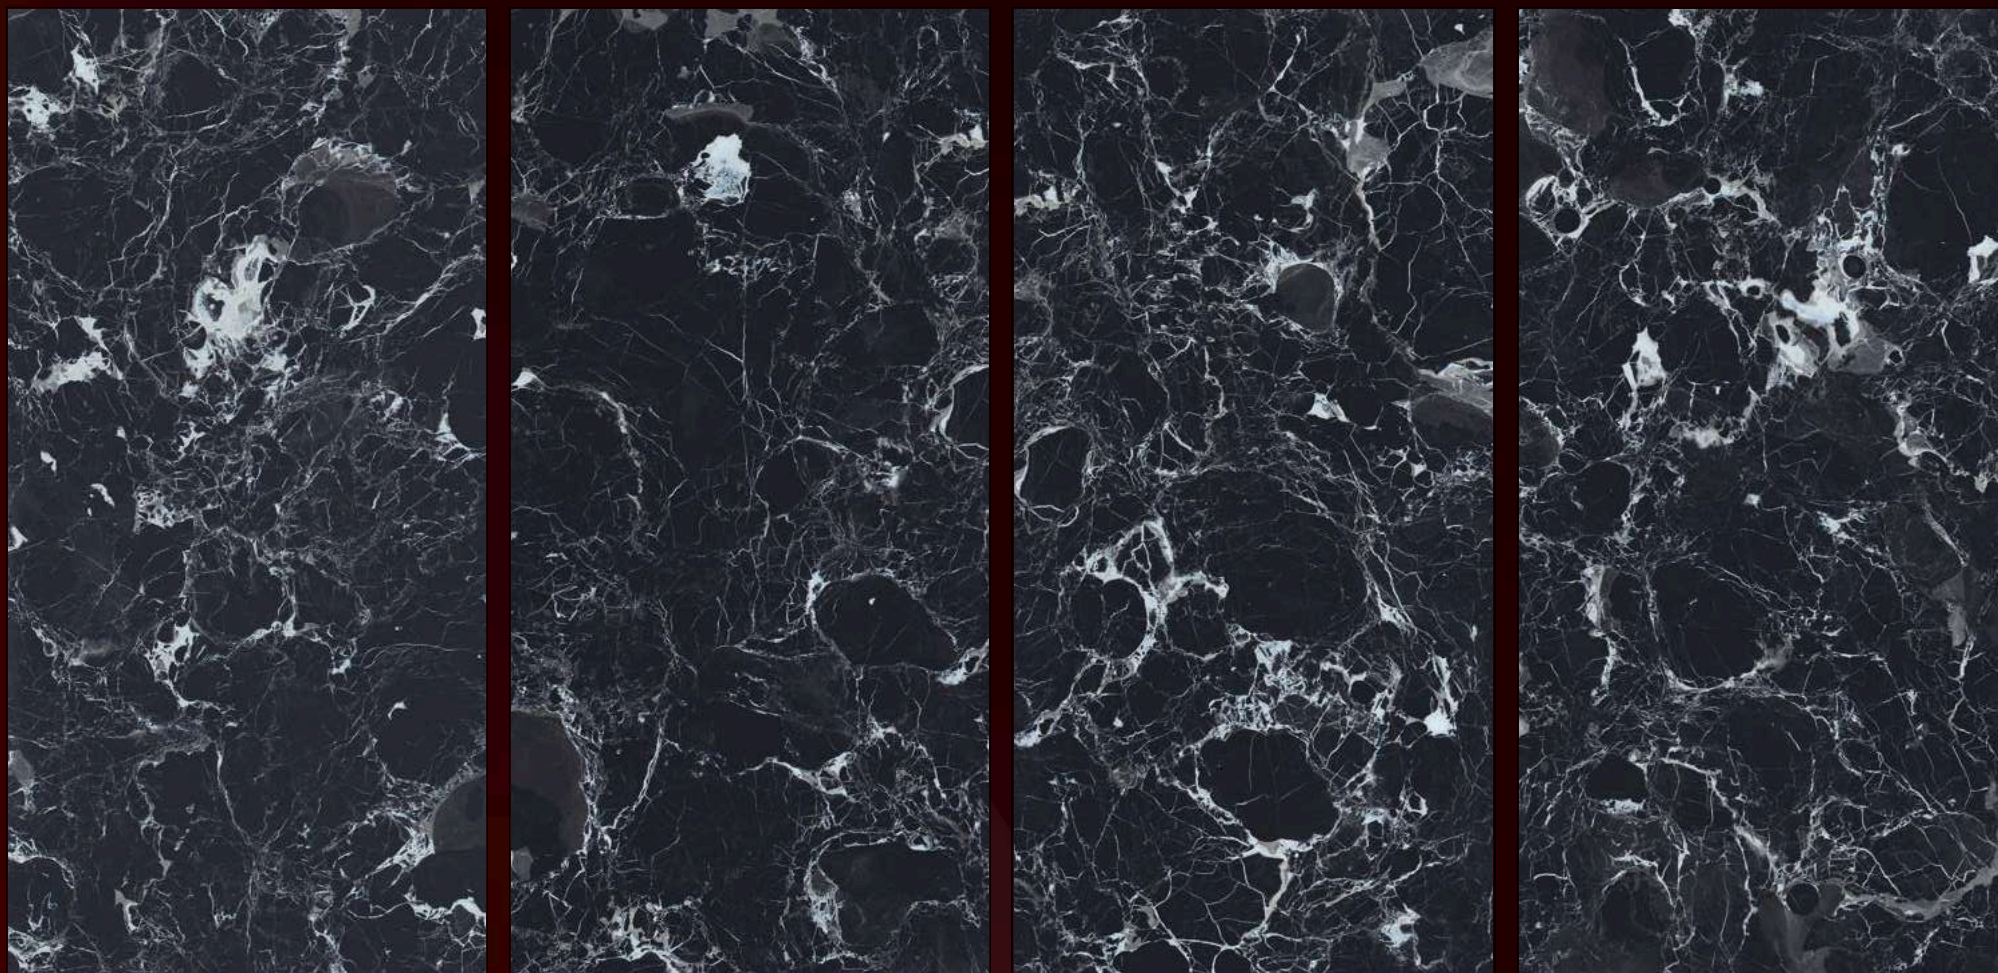

ANTONIO

60X120CM 09MM- GLITTER ON MATT

MAY
C E R A M I C A

CALCATTÀ EMERALD
60X120CM 09MM- GLITTER ON MATT

MAY
CERAMICA

DINO BLACK

60X120CM 09MM- GLITTER ON MATT

MAY
C E R A M I C A