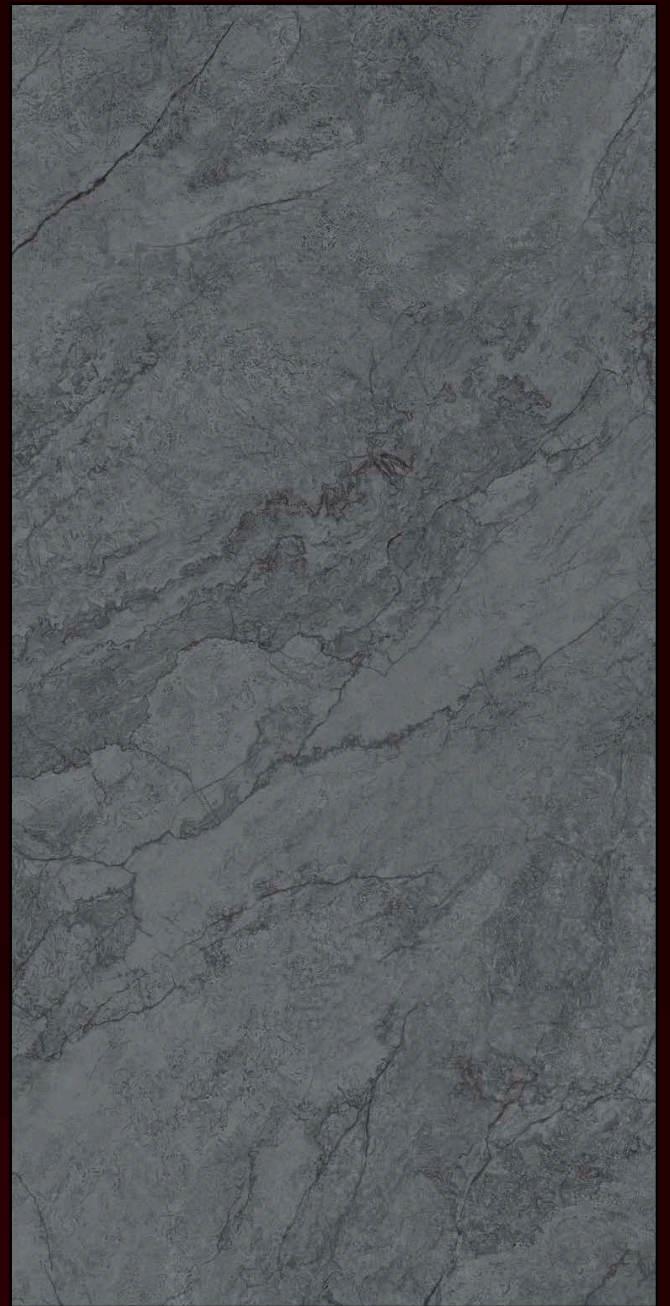

ONIDO BLACK
60X120CM 09MM- CARVING MATT

MAY
C E R A M I C A