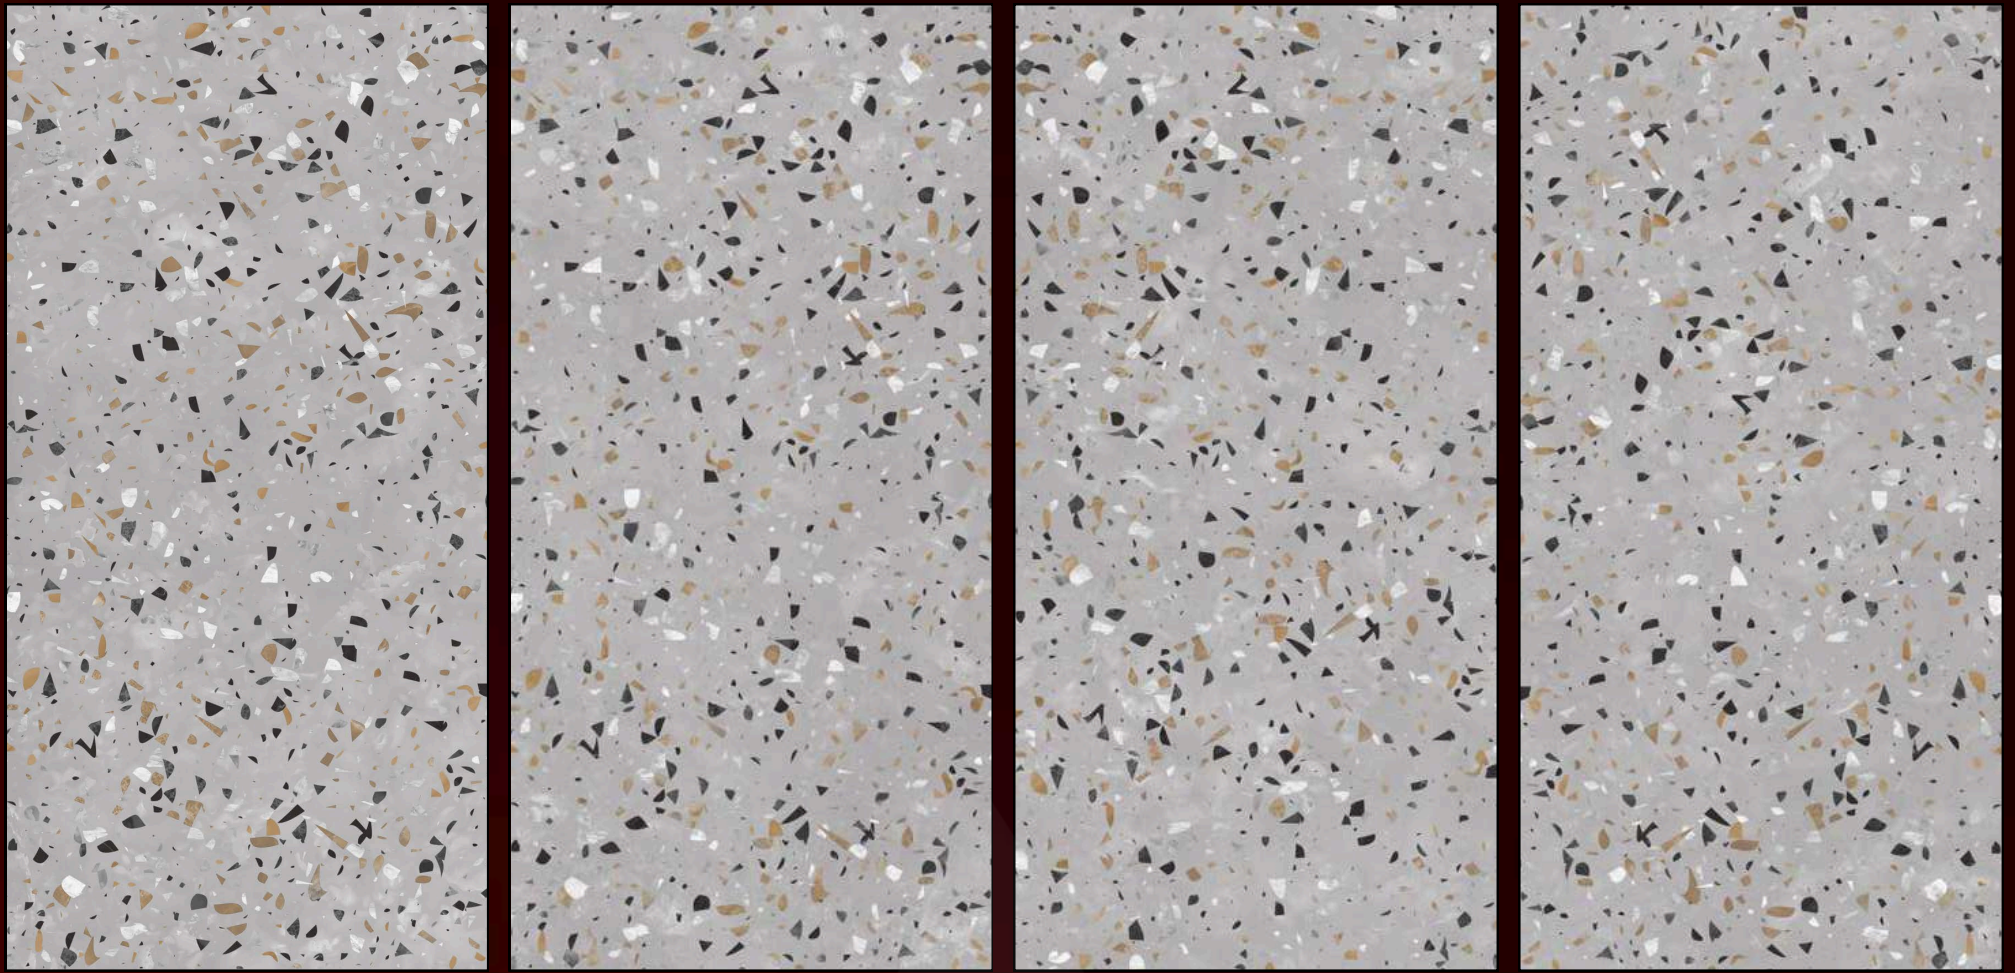

WHITE MATT
60X120CM 09MM- MATT

MAY
C E R A M I C A

CARVING MATT

AMATA WHITE

60X120CM 09MM- CARVING MATT

MAY
C E R A M I C A

AMATA SMOKE

60X120CM 09MM- CARVING MATT