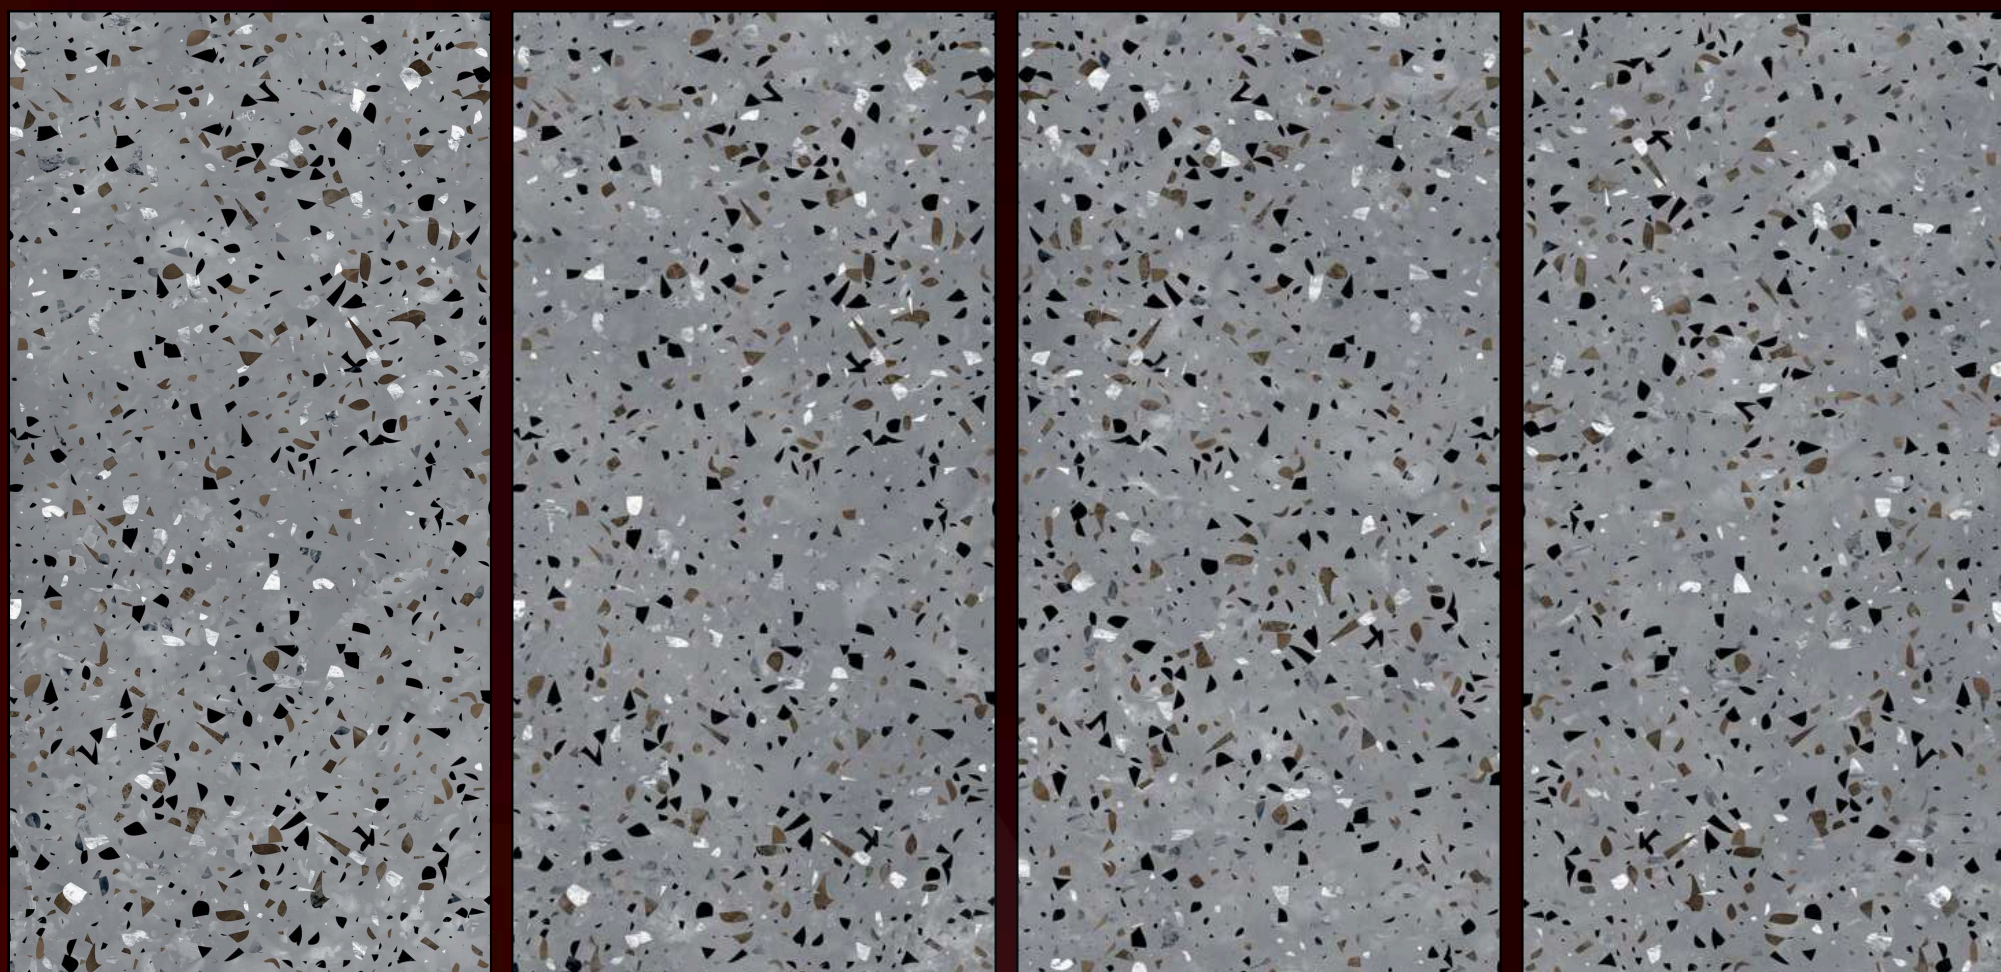

AMATA GREY

60X120CM 09MM- CARVING MATT

MAY
C E R A M I C A