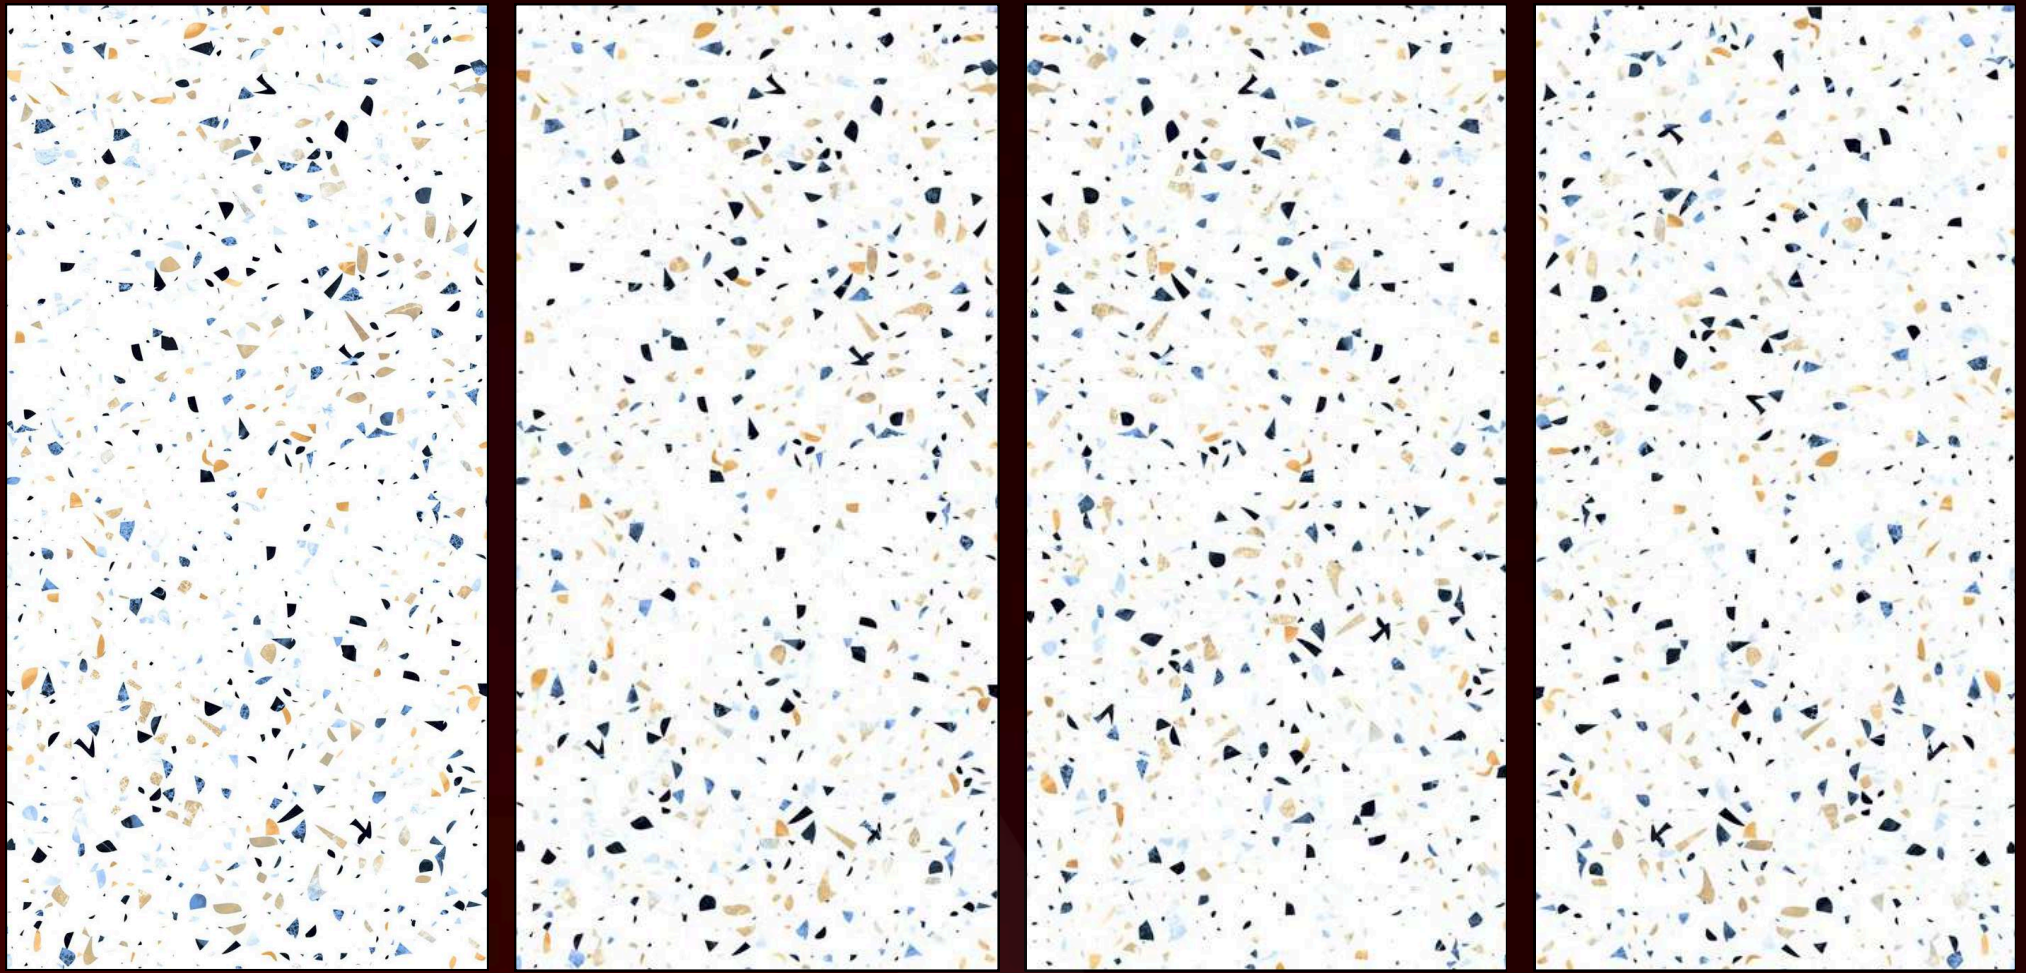

WHITE MATT
60X120CM 09MM- MATT

MAY
C E R A M I C A

CARVING MATT

AMATA WHITE

60X120CM 09MM- CARVING MATT

MAY
C E R A M I C A

AMATA SMOKE

60X120CM 09MM- CARVING MATT