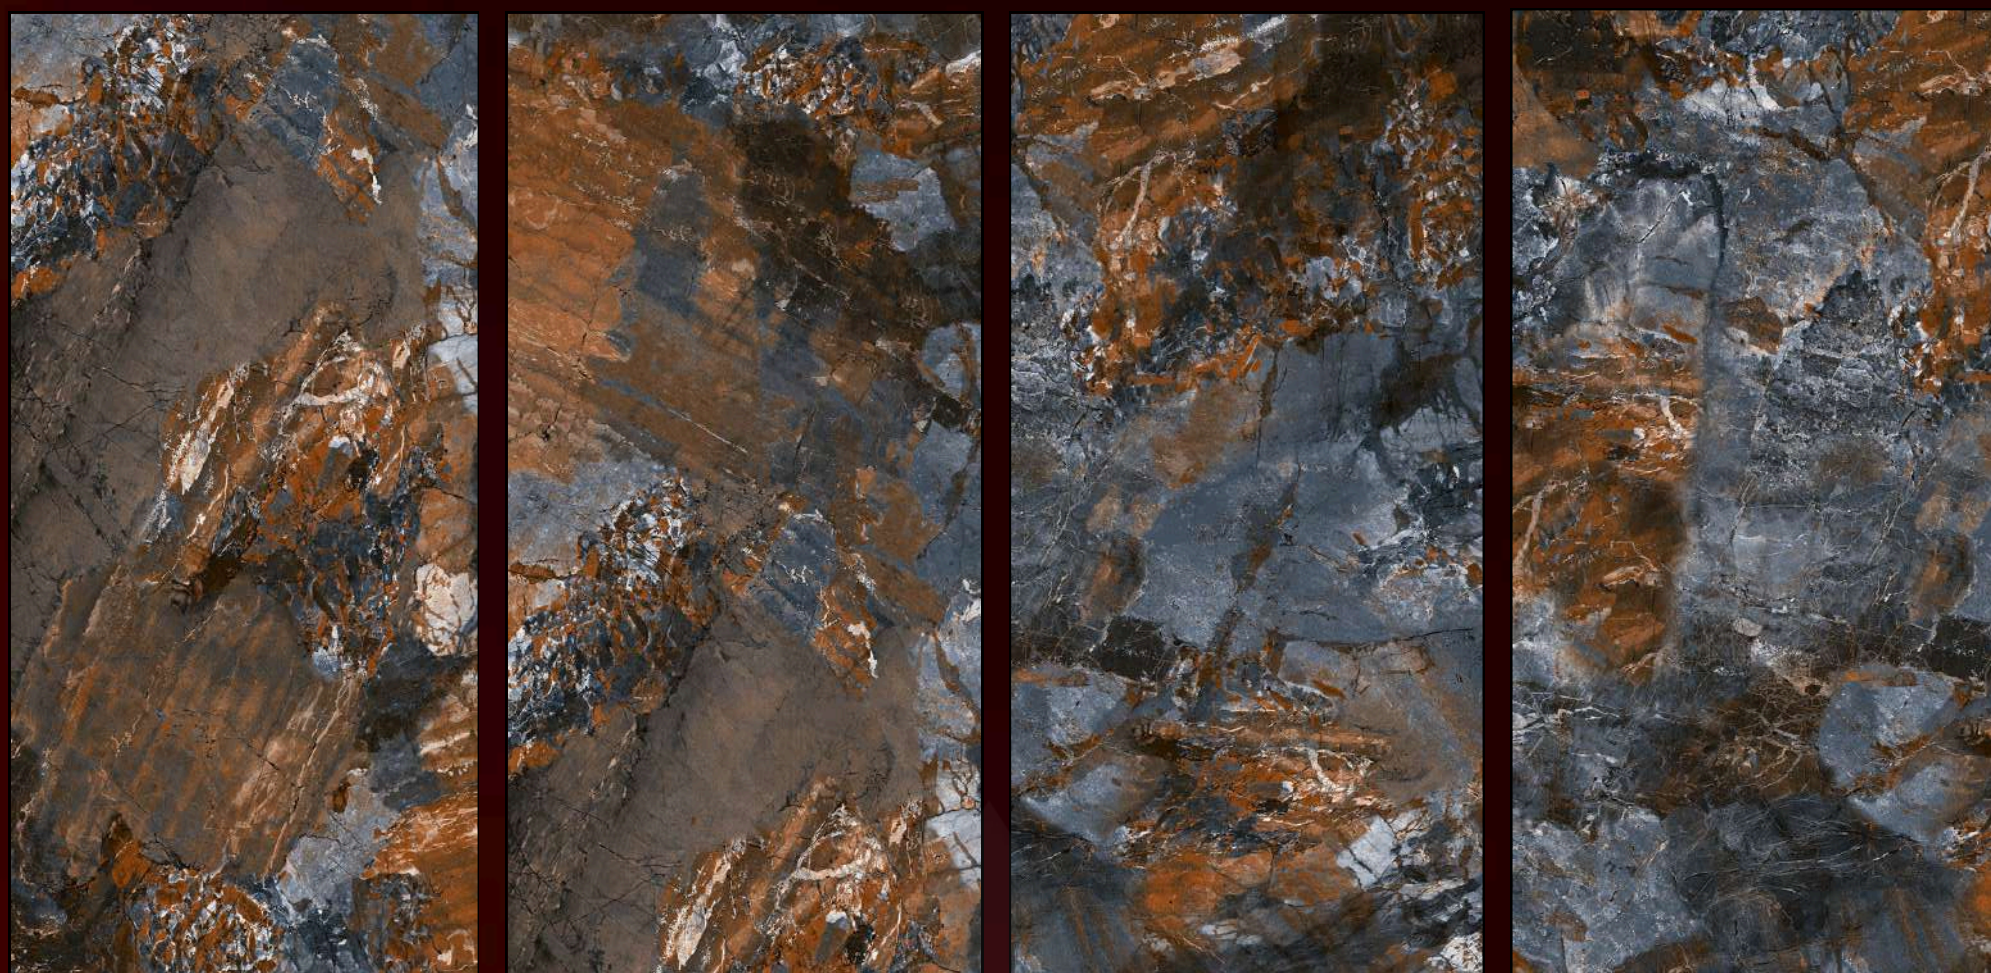

CENEFA AZUL

60X120CM 09MM- HIGH GLOSSY

MAY
CERAMICA