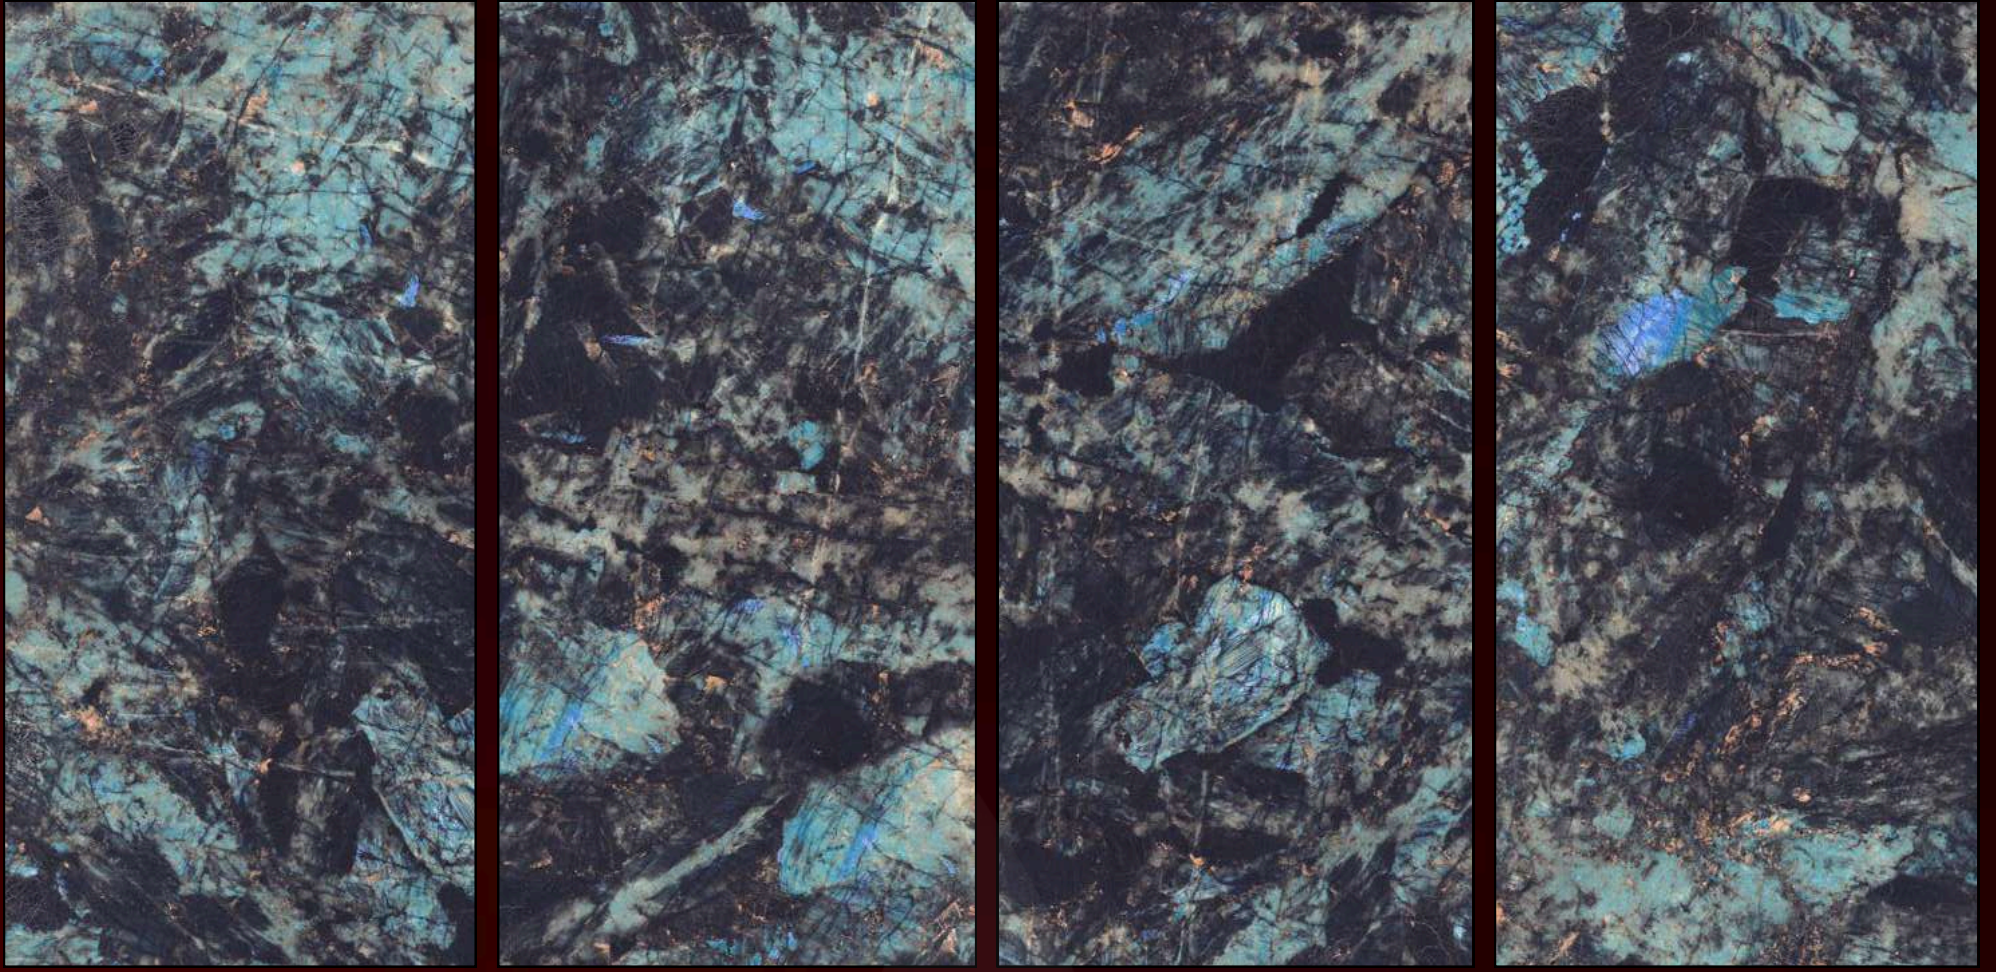

ONYX HELIO
60X120CM 09MM- GLOSSY

MAY
C E R A M I C A

ROYAL BEIGE
60X120CM 09MM- GLOSSY

MAY
C E R A M I C A

NATURAL BIANCO

60X120CM 09MM- GLOSSY

MAY
C E R A M I C A

HIGH GLOSSY