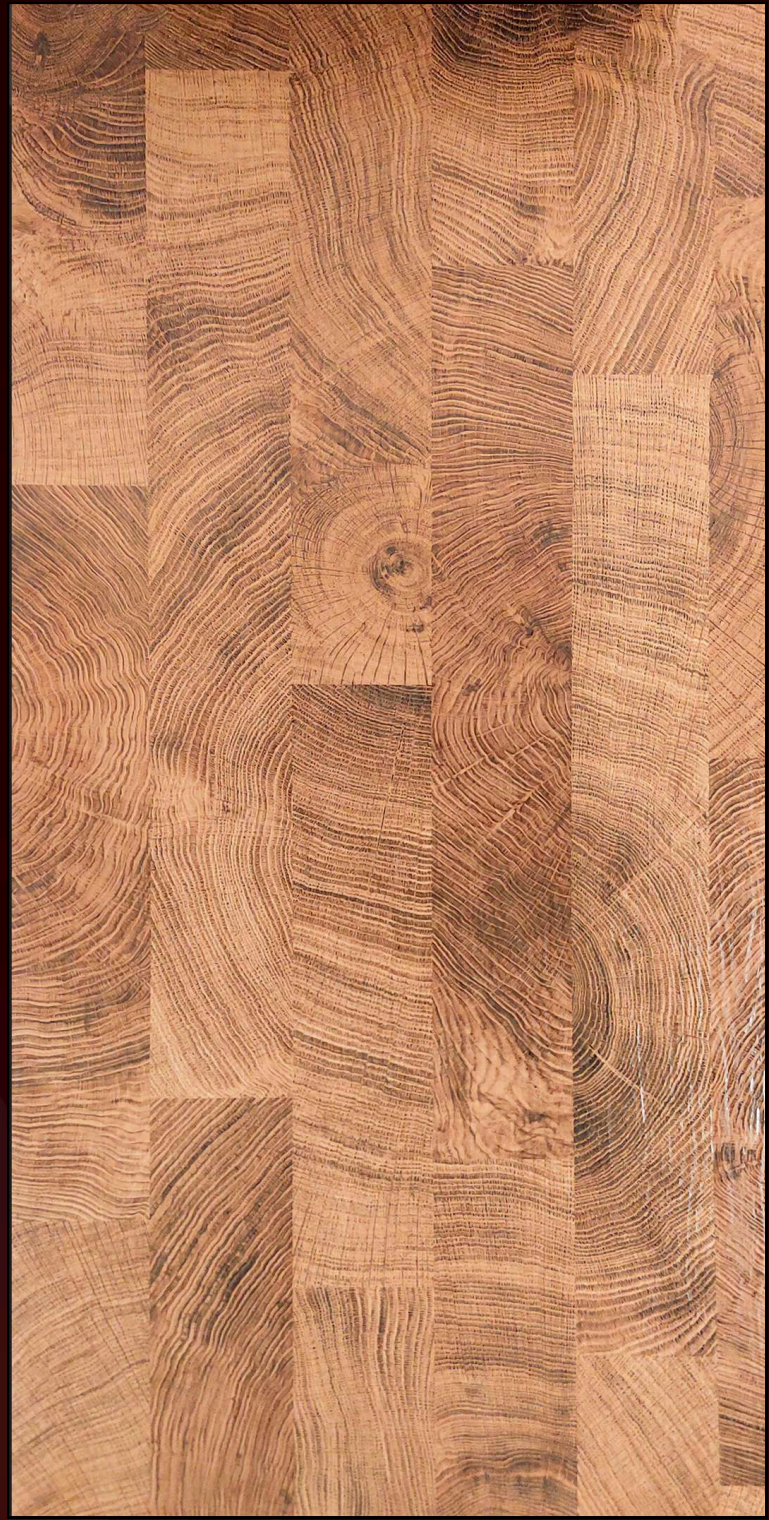

BASE 9004

60X120CM 09MM- CARVING MATT

MAY
C E R A M I C A