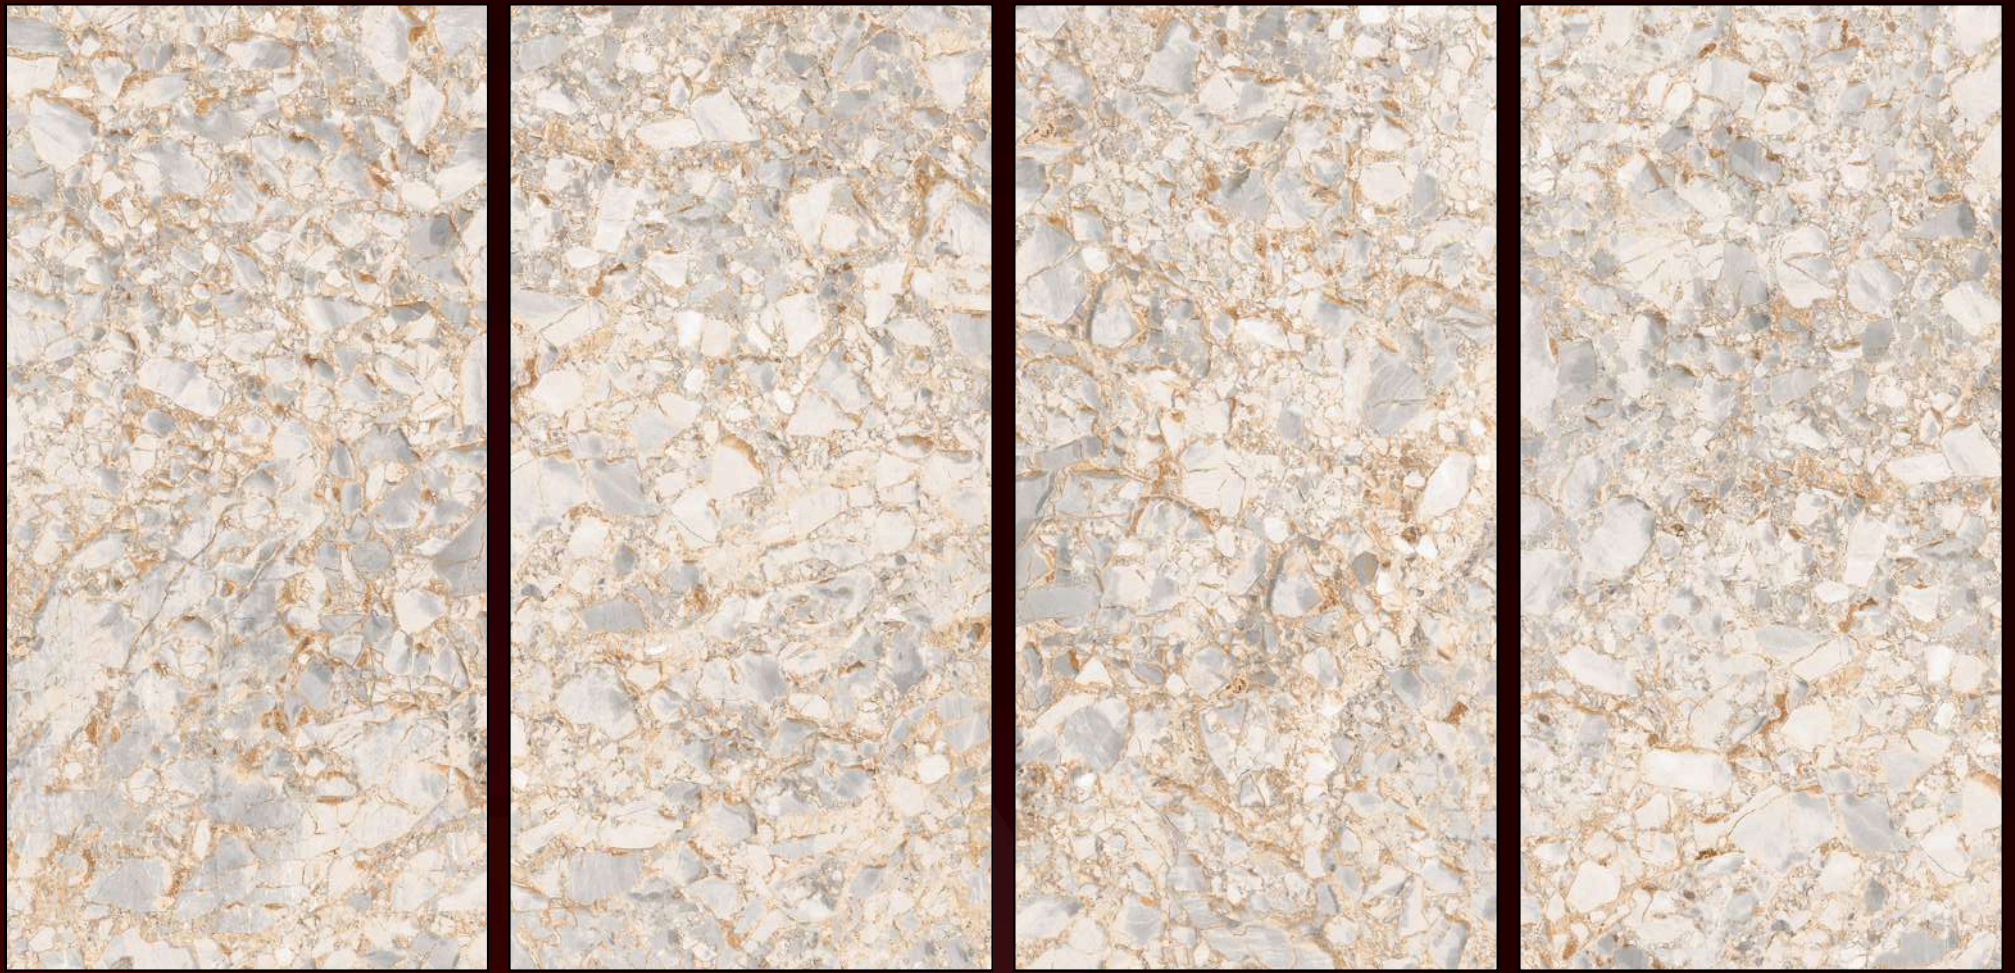

ANTONIO

60X120CM 09MM- GLITTER ON MATT

MAY
C E R A M I C A

CALCATTÀ EMERALD
60X120CM 09MM- GLITTER ON MATT

MAY
CERAMICA

DINO BLACK

60X120CM 09MM- GLITTER ON MATT

MAY
C E R A M I C A