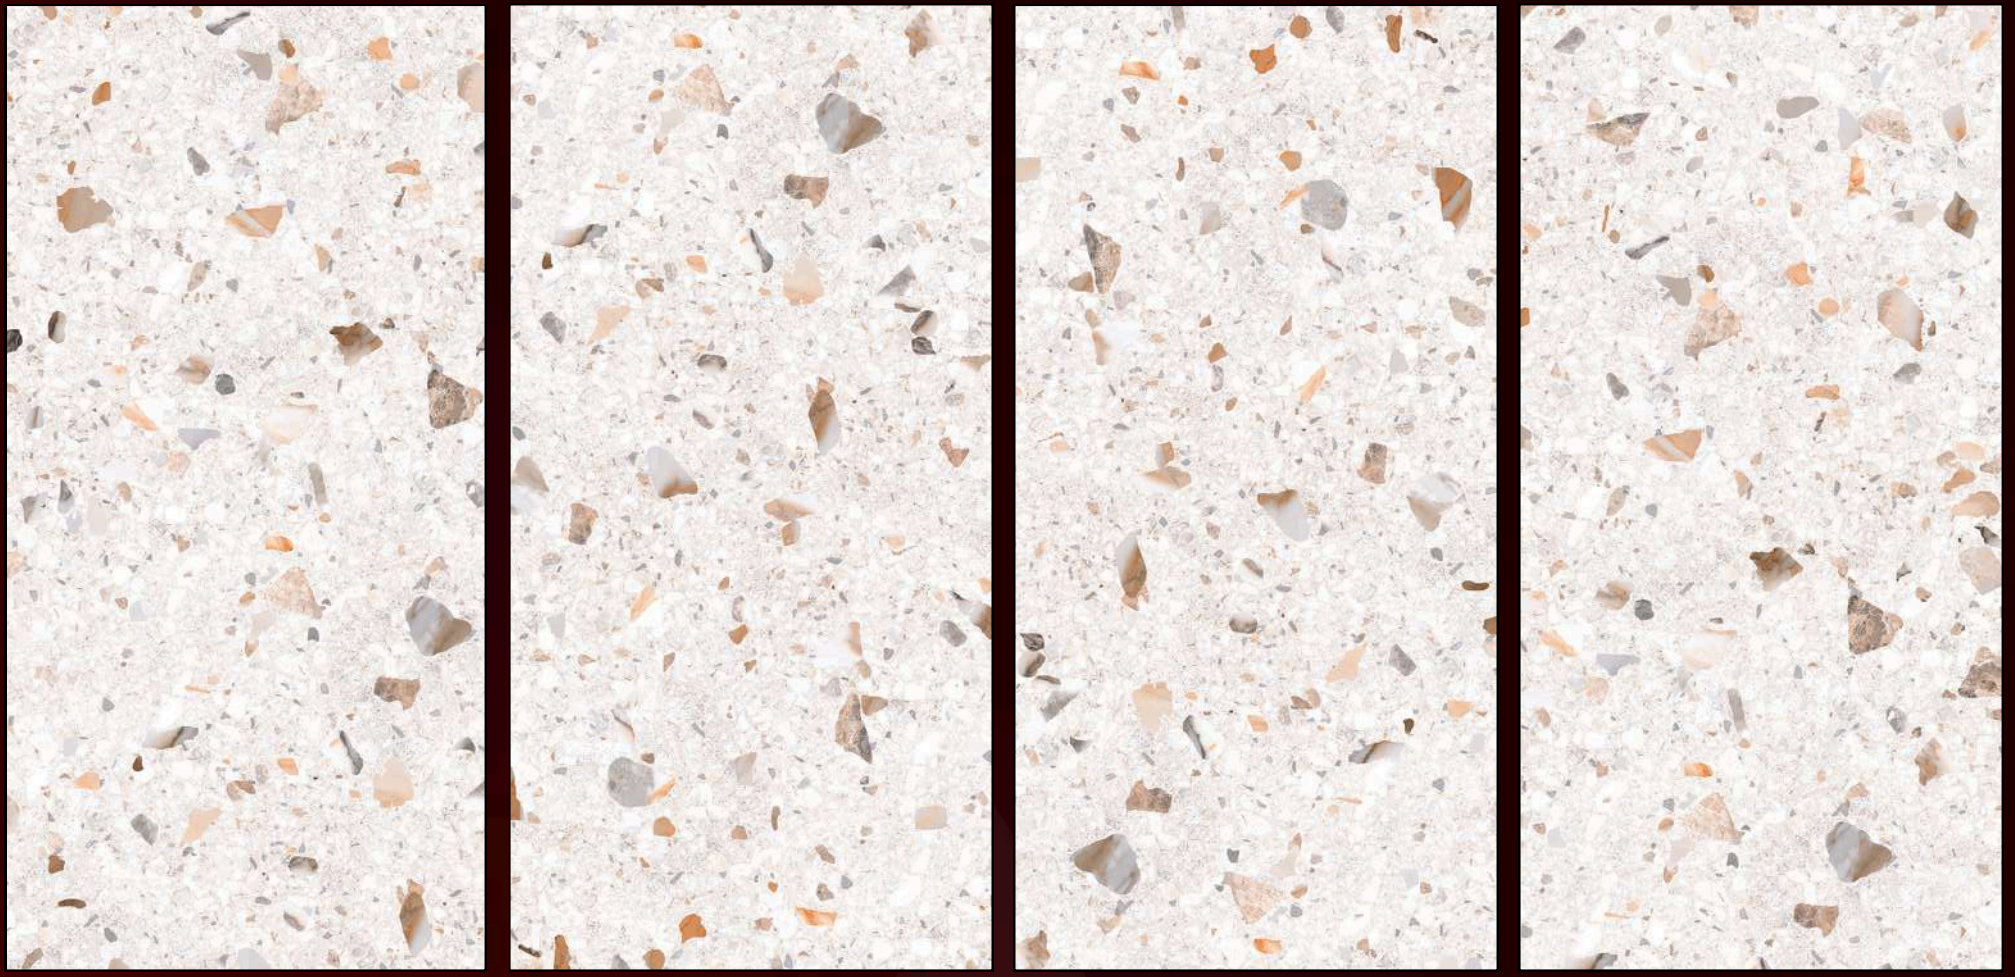

STONE CRAFT

60X120CM 09MM- GLITTER ON MATT

MAY
C E R A M I C A