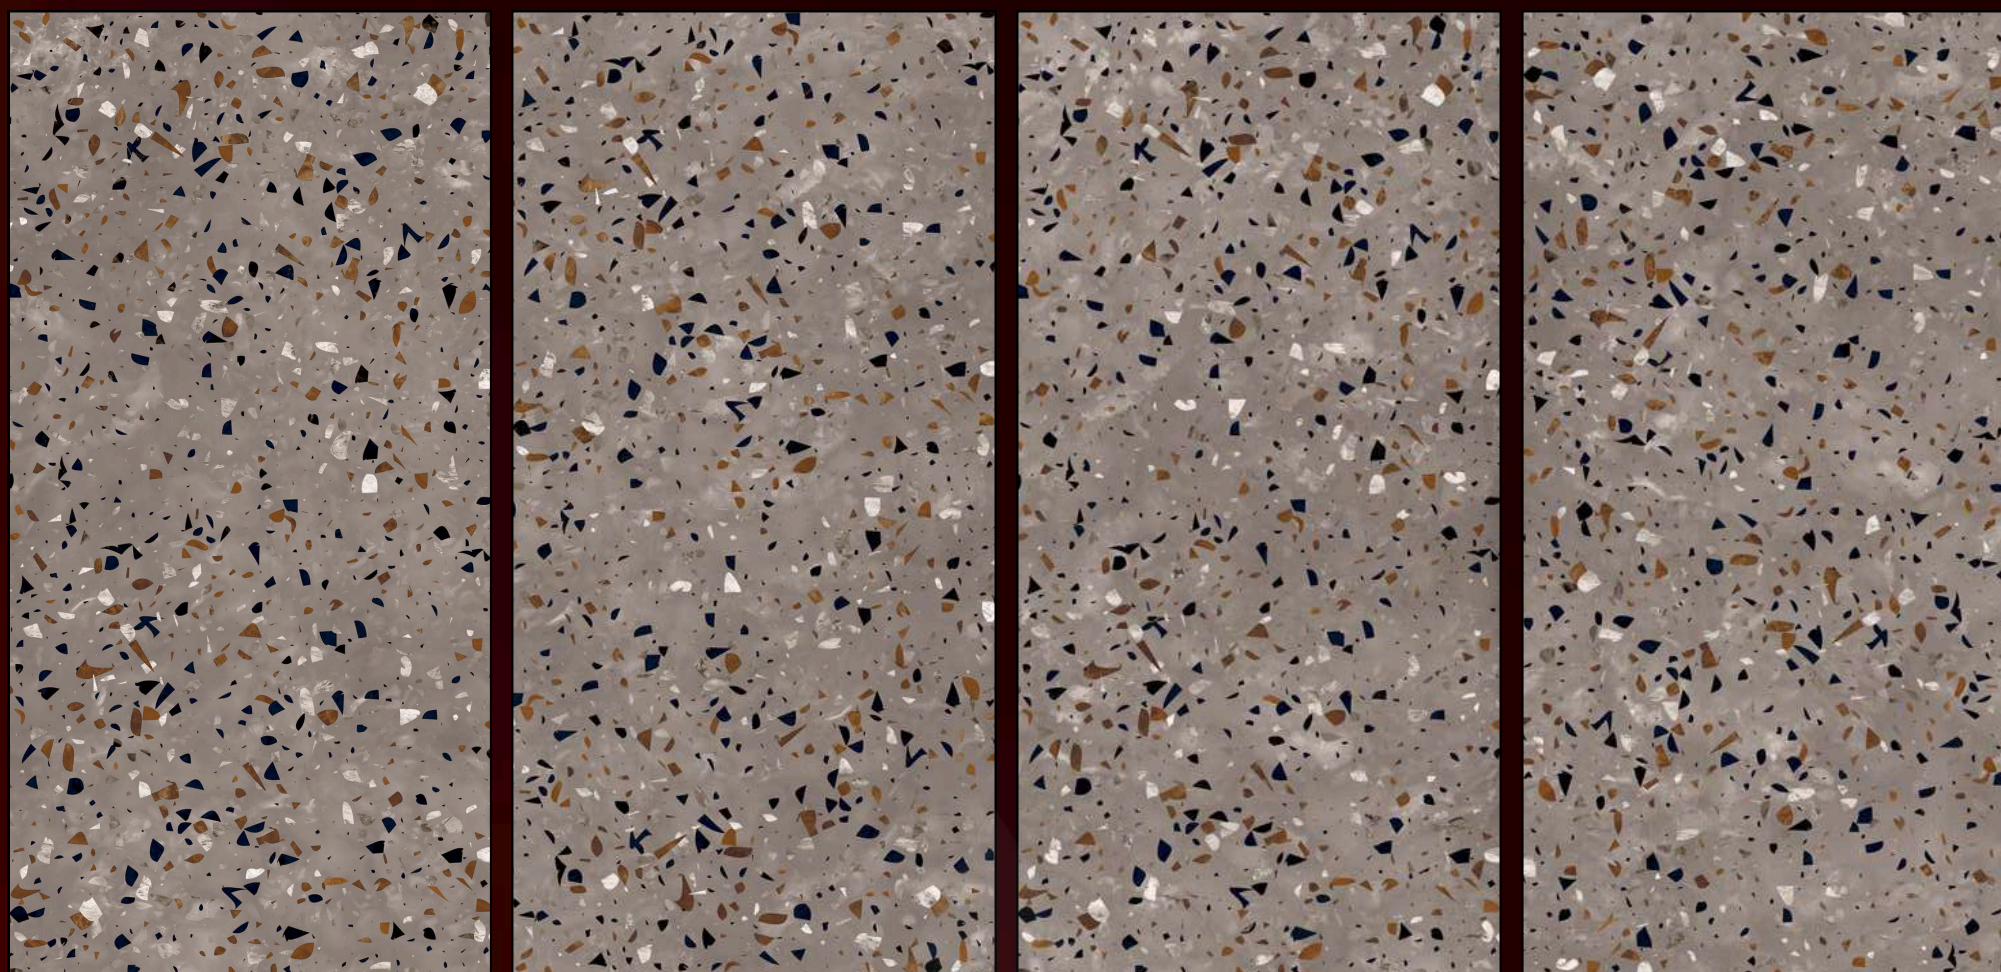

MAY
C E R A M I C A

AMATA GREY

60X120CM 09MM- CARVING MATT

MAY
C E R A M I C A

AMATA BEIGE

60X120CM 09MM- CARVING MATT

MAY
C E R A M I C A

AMATA MOCA