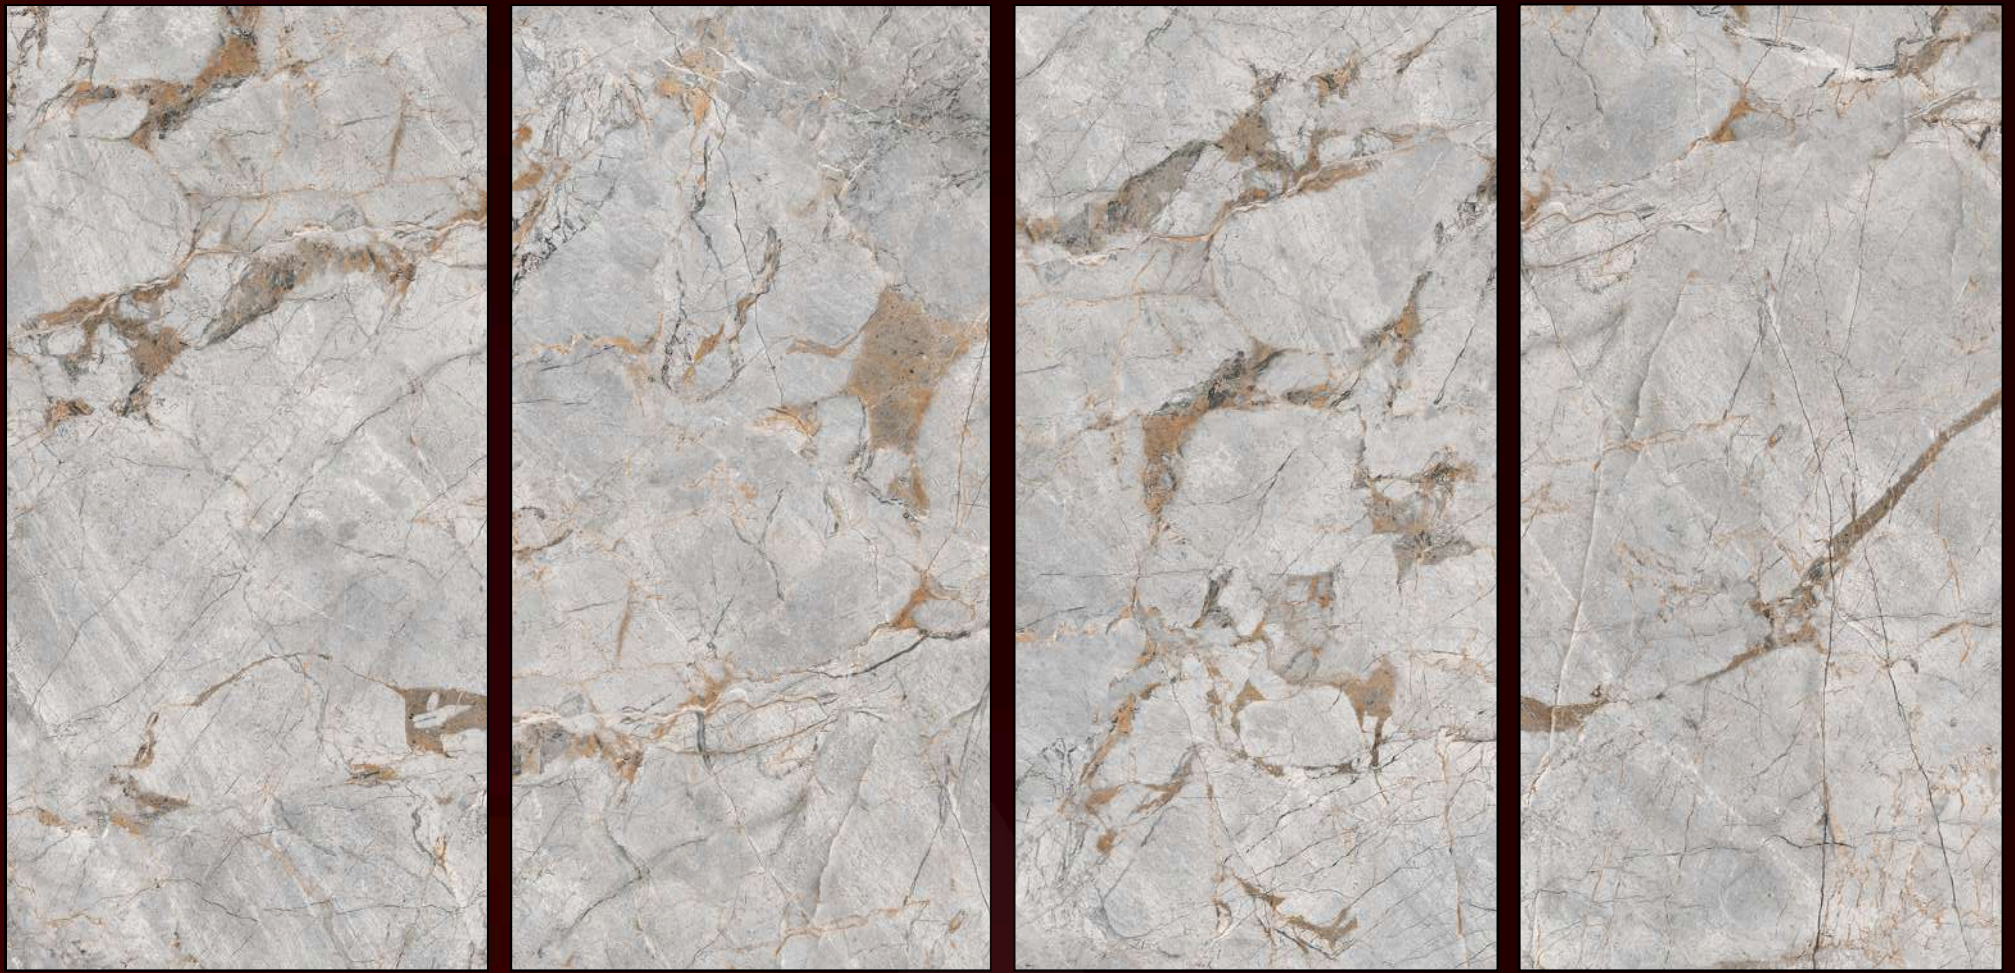

IMPAST GREY

60X120CM 09MM- SUGAR SURFACE

MAY
CERAMICA

SPECIAL FINISH

ALFREDO BEIGE
60X120CM 09MM- GLITTER ON MATT

MAY
C E R A M I C A

ALFREDO GREY
60X120CM 09MM- GLITTER ON MATT

MAY
CERAMICA