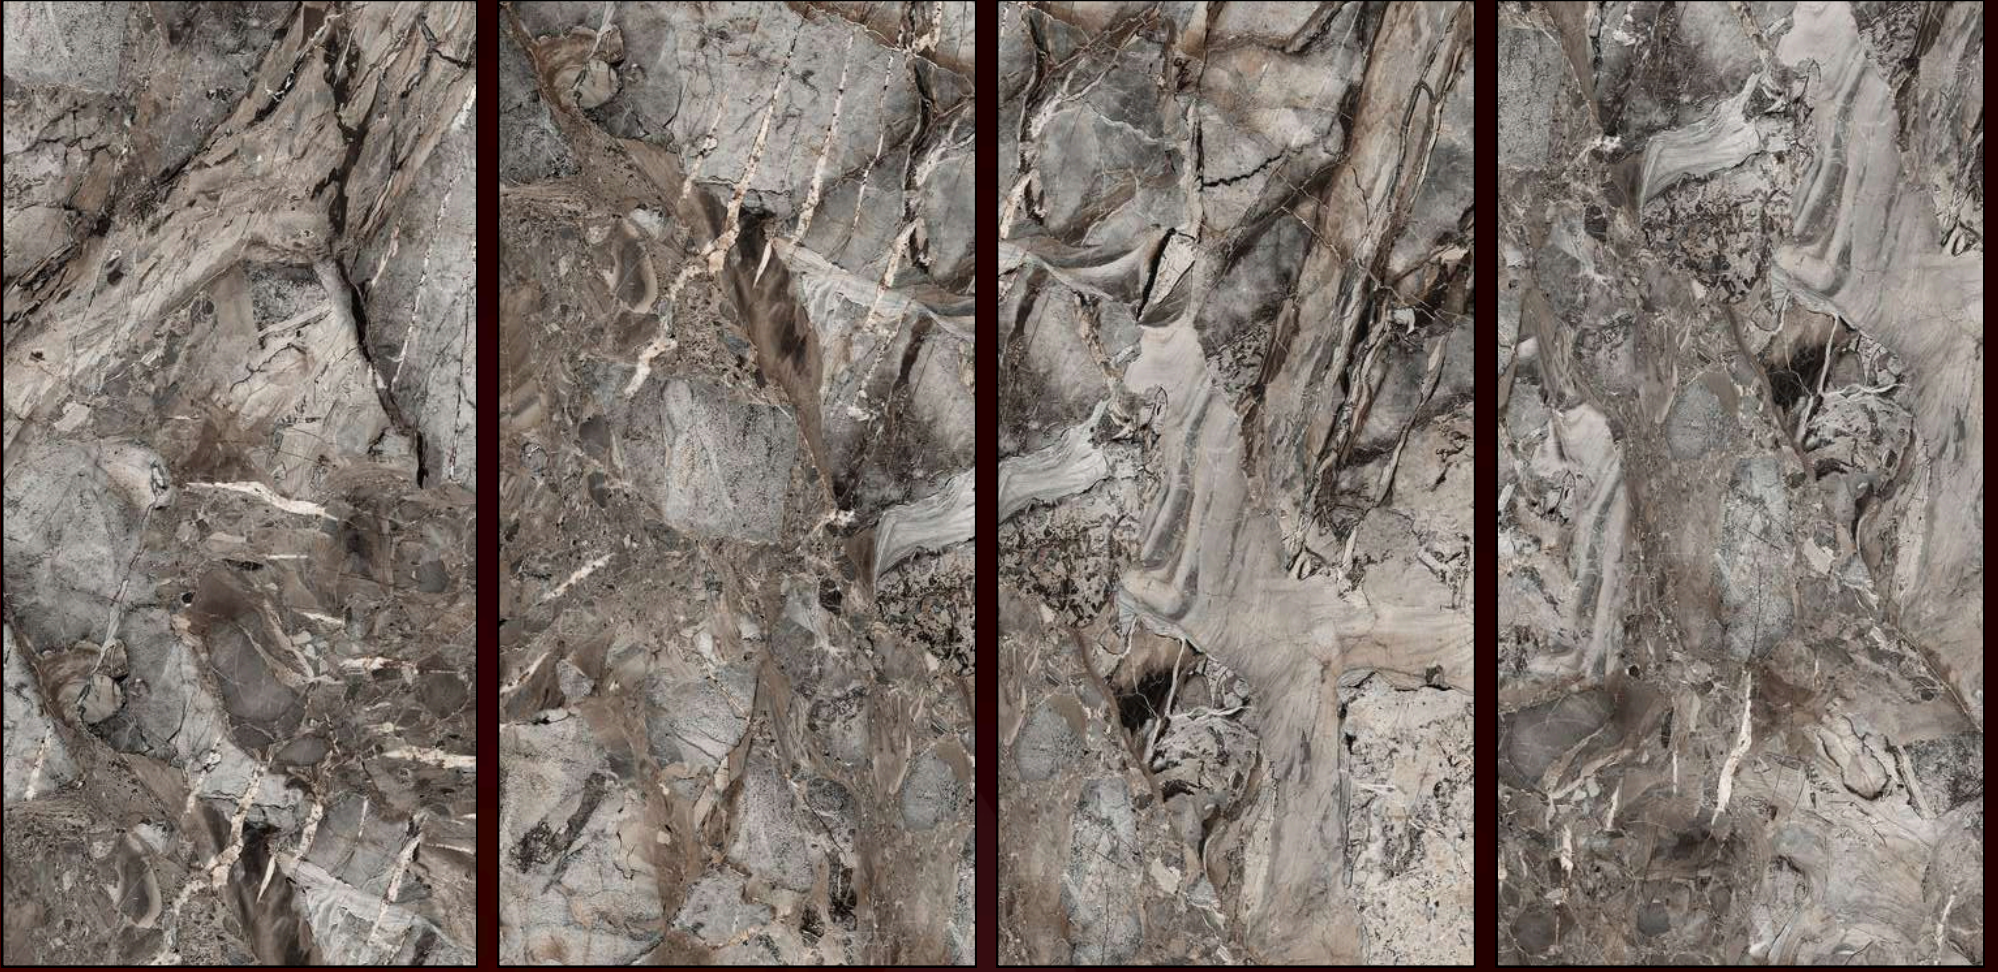

ENRICO

60X120CM 09MM- GLITTER ON MATT

MAY
C E R A M I C A

FLORIM

60X120CM 09MM- GLITTER ON MATT

MAY
C E R A M I C A

HARVEST CHOCO
60X120CM 09MM- GLITTER ON MATT

MAY
C E R A M I C A