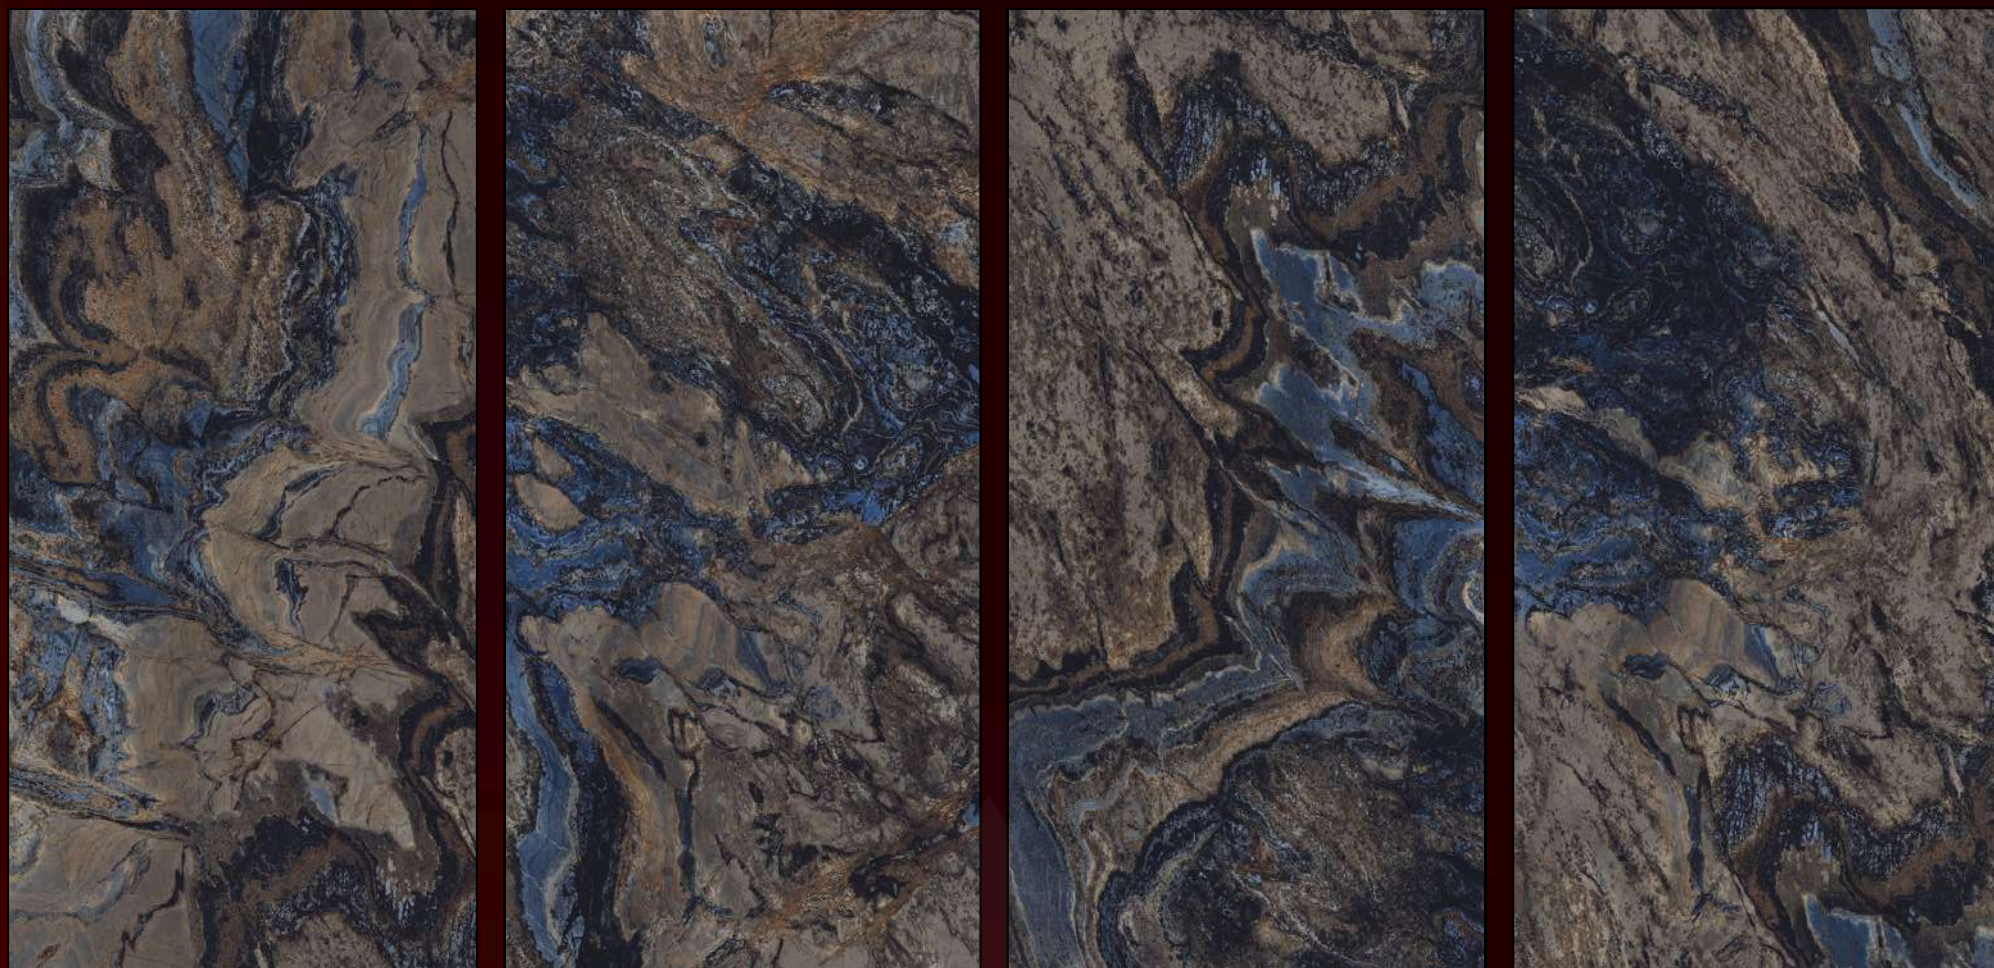

FIAGO BLUE

60X120CM 09MM- HIGH GLOSSY

MAY
C E R A M I C A