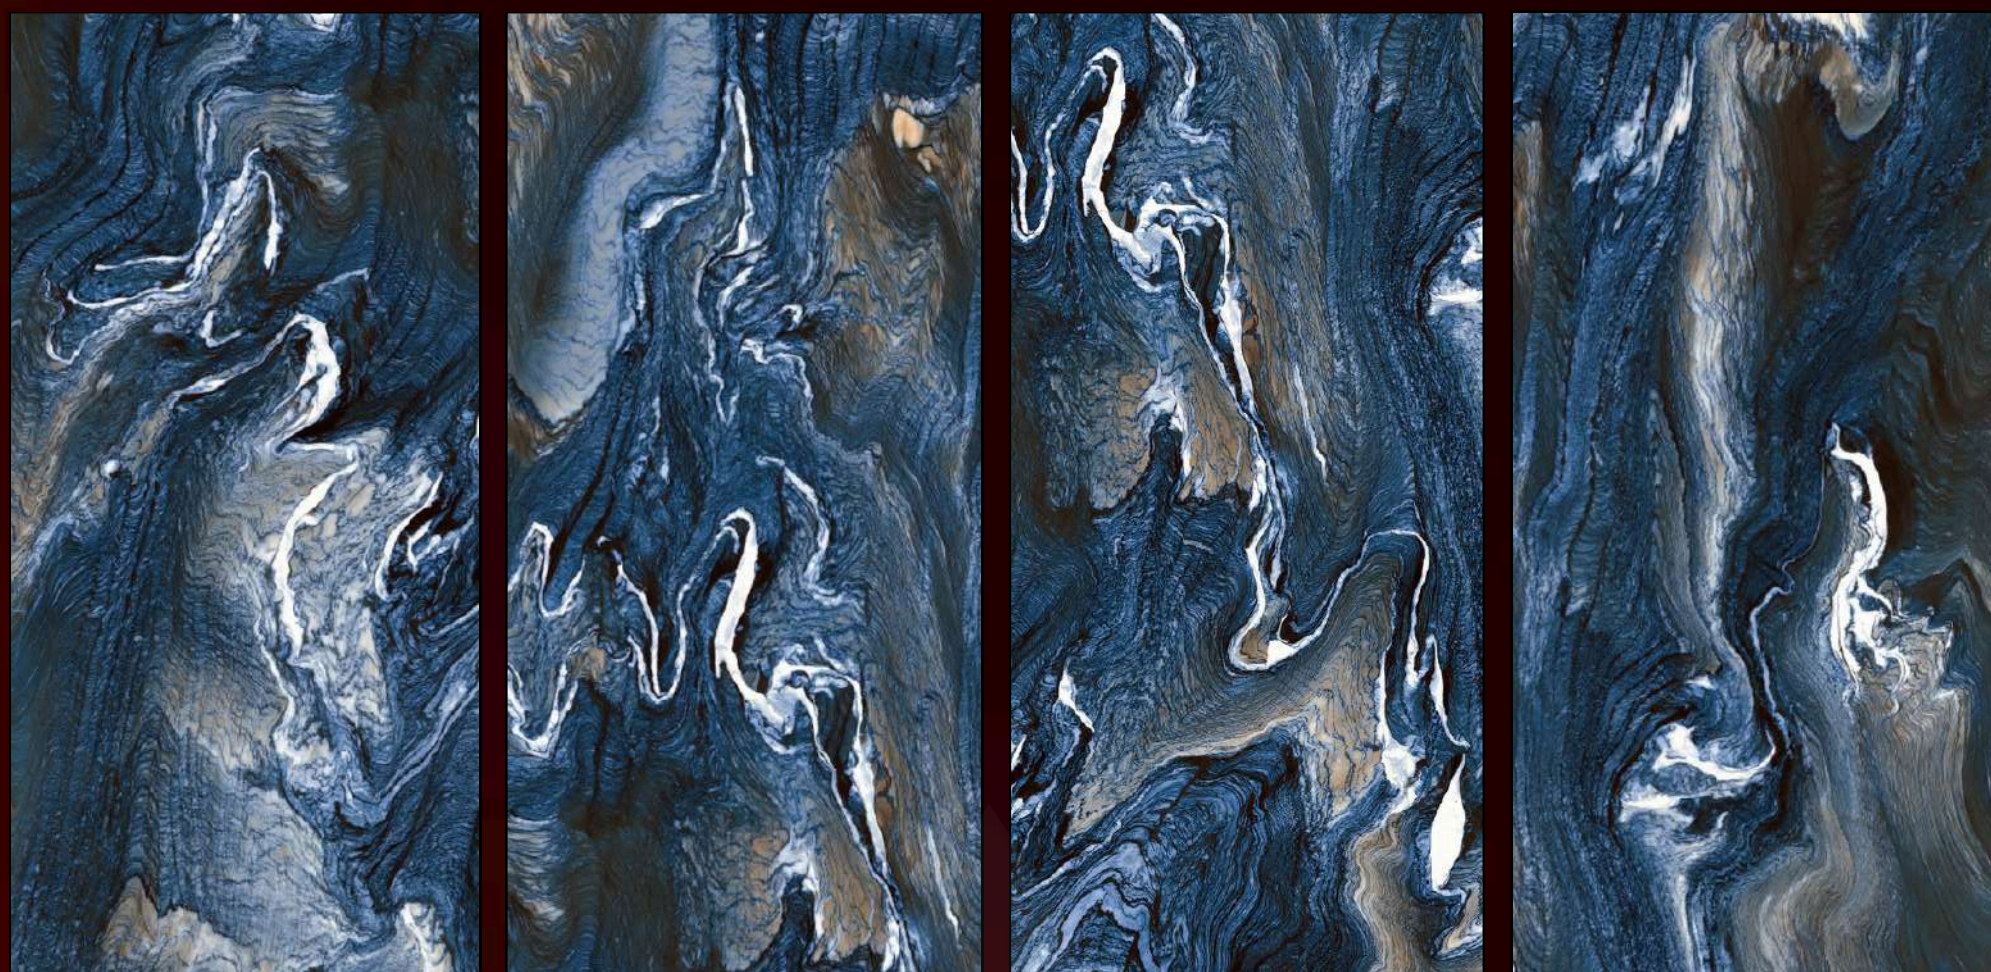

ESTRADA NERO
60X120CM 09MM- HIGH GLOSSY

MAY
CERAMICA

FIAGO BLUE

60X120CM 09MM- HIGH GLOSSY

MAY
C E R A M I C A

FLORENCE BLACK

60X120CM 09MM- HIGH GLOSSY

MAY
C E R A M I C A