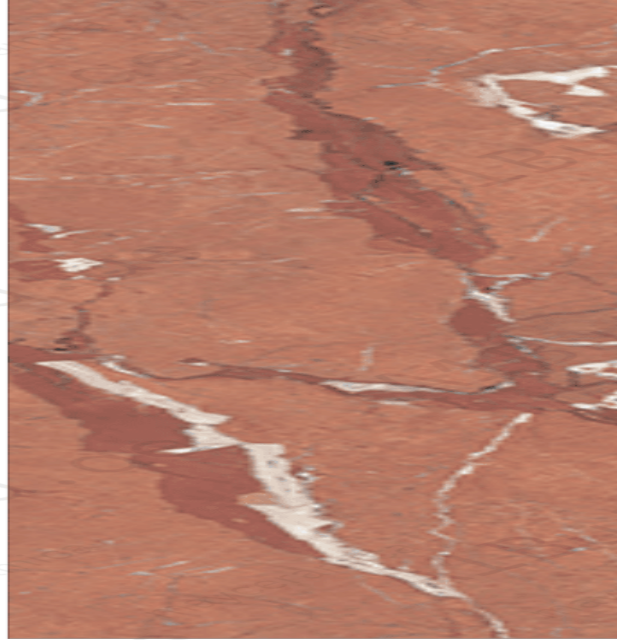

Edina Brick - 60X120CM 09MM - mayceramica.com

60

120CM

MAY  
CERAMICA